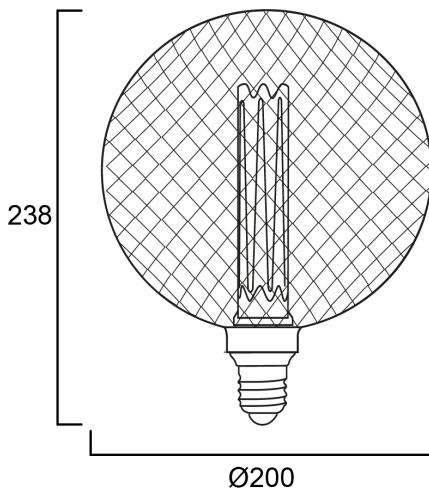

ToLEDo Mirage G200 105LM E27 SL

Item No: 0029911

SYLVANIA

A perfect choice for hospitality, decorative and mood lighting applications Unique and innovative lamp design and construction Low-lumen output to create the low-lit effect and gives no glare Low power construction: only 2.5W Perfect for SylPendant fixtures - a range of unique and elegant E27 lamp pendants, available in copper, brass, black and white finish Candlelight 2000K colour temperature creates a warm and cosy ambience High colour rendering – CRI80 High quality, scratch and temperature resistant golden tinted glass envelope 25,000 hours of average rated life. Last 25 times longer than incandescent lamps Omni-directional light distribution Non-dimmable More than 100,000X switching cycles 3 years warranty

Technical Assets

Dimensions (mm)

Photometrics

ToLEDo Mirage G200 105LM E27 SL

Item No: 0029911

SYLVANIA

General data

Product name	ToLEDo Mirage G200 105LM E27 SL
Technology	LED
Watt (Rated) (W)	2.5
Cap/Base	E27
Fixture rating	Open
General application	Residential & Consumer
Operating temperature range (°C)	-20°C...+40°C
Performance ambient temperature Tq (°C)	25
ETIM Class	EC001959
E-number FI	4740679
Warranty	3 years

Lifetime data

Lifespan L70 B50	25000
Average life (Nominal) (h)	25000
Average life (Rated) (h)	25000

Physical data

Nominal Product Length (mm)	238
Nominal Product Diameter (mm)	200
Weight (kg)	0.38

ToLEDo Mirage G200 105LM E27 SL

Item No: 0029911

Packaging

Product EAN number	5410288299112
Packaging single length / height (cm)	26.0
Packaging single width (cm)	21.0
Packaging single depth (cm)	21.0
DUN14 (inner)	15410288299119
Units per outer package	2
Packaging outer length / height (cm)	43.5
Packaging outer width (cm)	22.5
Packaging outer depth (cm)	28.5