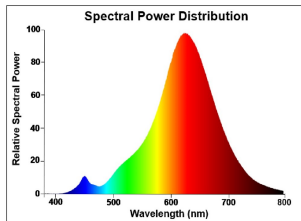

Toledo Mirage ST64 *ToLEDo Mirage ST64 125LM E27 SL* 0029905