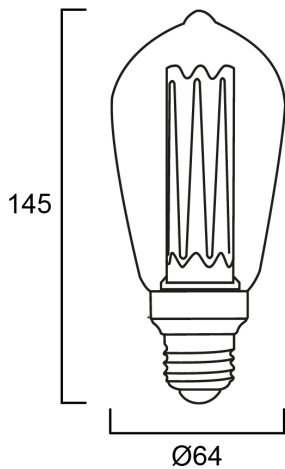

ToLEDo Mirage ST64 125LM E27 SL

Item No: 0029905

SYLVANIA

A perfect choice for hospitality, decorative and mood lighting applications Unique and innovative lamp design and construction Low-lumen output to create the low-lit effect and gives no glare Low power construction: only 2.5W Perfect for SylPendant fixtures - a range of unique and elegant E27 lamp pendants, available in copper, brass, black and white finish Candlelight 2000K colour temperature creates a warm and cosy ambience High colour rendering – CRI80 High quality, scratch and temperature resistant golden tinted glass envelope 25,000 hours of average rated life. Last 25 times longer than incandescent lamps Omni-directional light distribution Non-dimmable More than 100,000X switching cycles 3 years warranty

Technical Assets

Dimensions (mm)

Photometrics

ToLEDo Mirage ST64 125LM E27 SL

Item No: 0029905

SYLVANIA

General data

Product name	ToLEDo Mirage ST64 125LM E27 SL
Technology	LED
Watt (Rated) (W)	2.5
Cap/Base	E27
Fixture rating	Open
General application	Residential & Consumer
Operating temperature range (°C)	-20°C...+40°C
Performance ambient temperature Tq (°C)	25
ETIM Class	EC001959
E-number FI	4740635
Warranty	3 years

Lifetime data

Lifespan L70 B50	25000
Average life (Nominal) (h)	25000
Average life (Rated) (h)	25000

Physical data

Nominal Product Length (mm)	142
Nominal Product Diameter (mm)	64
Weight (kg)	0.081

ToLEDo Mirage ST64 125LM E27 SL

Item No: 0029905

SYLVANIA

Packaging

Product EAN number	5410288299051
Packaging single length / height (cm)	16.1
Packaging single width (cm)	7.1
Packaging single depth (cm)	7.1
DUN14 (inner)	15410288299058
Units per outer package	6
Packaging outer length / height (cm)	23.0
Packaging outer width (cm)	15.5
Packaging outer depth (cm)	18.5