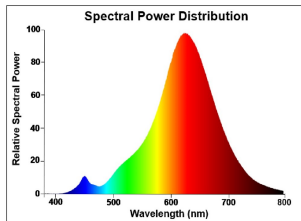

Toledo Mirage T45 *ToLEDo Mirage T45 125LM E27 SL* 0029917

TECHNICAL DRAWINGS