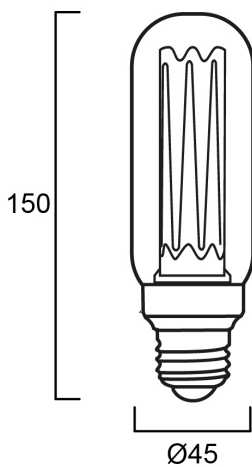

ToLEDo Mirage T45 125LM E27 SL

Item No: 0029917

SYLVANIA

A perfect choice for hospitality, decorative and mood lighting applications Unique and innovative lamp design and construction Low-lumen output to create the low-lit effect and gives no glare Low power construction: only 2.5W Perfect for SylPendant fixtures - a range of unique and elegant E27 lamp pendants, available in copper, brass, black and white finish Candlelight 2000K colour temperature creates a warm and cosy ambience High colour rendering – CRI80 High quality, scratch and temperature resistant golden tinted glass envelope 25,000 hours of average rated life. Last 25 times longer than incandescent lamps Omni-directional light distribution Non-dimmable More than 100,000X switching cycles 3 years warranty

Technical Assets

Dimensions (mm)

Photometrics

ToLEDo Mirage T45 125LM E27 SL

Item No: 0029917

SYLVANIA

General data

Product name	ToLEDo Mirage T45 125LM E27 SL
Technology	LED
Watt (Rated) (W)	2.5
Cap/Base	E27
Fixture rating	Open
General application	Residential & Consumer
Operating temperature range (°C)	-20°C...+40°C
Performance ambient temperature Tq (°C)	25
ETIM Class	EC001959
E-number FI	4740681
Warranty	3 years

Lifetime data

Lifespan L70 B50	25000
Average life (Nominal) (h)	25000
Average life (Rated) (h)	25000

Physical data

Nominal Product Length (mm)	150
Nominal Product Diameter (mm)	45
Weight (kg)	0.11

ToLEDo Mirage T45 125LM E27 SL

Item No: 0029917

Packaging

Product EAN number	5410288299174
Packaging single length / height (cm)	17.3
Packaging single width (cm)	5.4
Packaging single depth (cm)	5.4
DUN14 (inner)	15410288299171
Units per outer package	6
Packaging outer length / height (cm)	18.0
Packaging outer width (cm)	12.0
Packaging outer depth (cm)	20.0