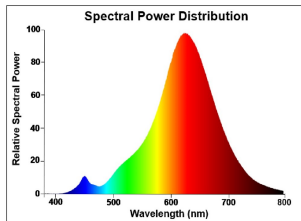

Toledo Mirage A165 *ToLEDo Mirage A165 105LM E27 SL* 0029914