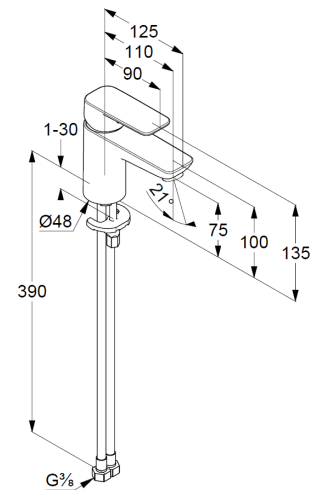

basin mixer  
single lever mixer  
1-hole mounted  
solid handle, metal  
aerator M24 PCA  
ceramic cartridge with hot water safety device  
middle position cold water  
flow rate at 3 bar 5 l/min.  
flexible hoses G3/8 DVGW approved  
rapid installation set  
EU taxonomy: max. 6 l/min. -  
Substantial Contribution (SC) possible

## Produktabbildung/ Product picture

## Maßzeichnung/ Dimensional drawing