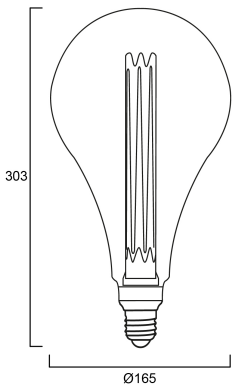

Technical Assets

Dimensions (mm)

Photometrics