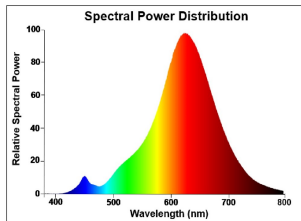

ToLEDo Mirage G120

ToLEDo Mirage G120 125LM E27 SL
0029908