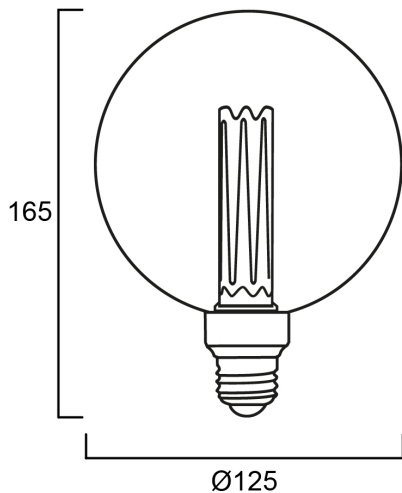

ToLEDo Mirage G120 125LM E27 SL

Item No: 0029908

SYLVANIA

A perfect choice for hospitality, decorative and mood lighting applications Unique and innovative lamp design and construction Low-lumen output to create the low-lit effect and gives no glare Low power construction: only 2.5W Perfect for SylPendant fixtures - a range of unique and elegant E27 lamp pendants, available in copper, brass, black and white finish Candlelight 2000K colour temperature creates a warm and cosy ambience High colour rendering – CRI80 High quality, scratch and temperature resistant golden tinted glass envelope 25,000 hours of average rated life. Last 25 times longer than incandescent lamps Omni-directional light distribution Non-dimmable More than 100,000X switching cycles 3 years warranty

Technical Assets

Dimensions (mm)

Photometrics

ToLEDo Mirage G120 125LM E27 SL

Item No: 0029908

SYLVANIA

General data

Product name	ToLEDo Mirage G120 125LM E27 SL
Technology	LED
Watt (Rated) (W)	2.5
Cap/Base	E27
Fixture rating	Open
General application	Residential & Consumer
Operating temperature range (°C)	-20°C...+40°C
Performance ambient temperature Tq (°C)	25
ETIM Class	EC001959
E-number FI	4740678
Warranty	3 years

Item No: 0029908

Packaging

Product EAN number	5410288299082
Packaging single length / height (cm)	17.8
Packaging single width (cm)	13.2
Packaging single depth (cm)	13.2
DUN14 (inner)	15410288299089
Units per outer package	4
Packaging outer length / height (cm)	28.0
Packaging outer width (cm)	28.0
Packaging outer depth (cm)	20.5