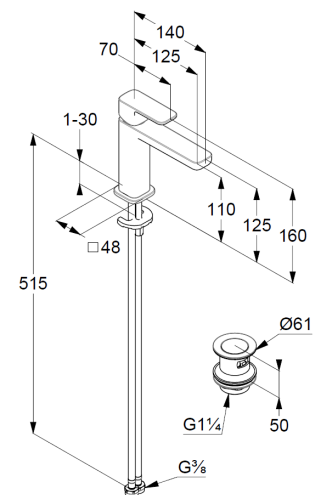

Technische Daten/ Technical Data

KLUDI RENON, SmartStart
single lever basin mixer 110
DN 15

Ref.: 42289N175

Finishes:
N1 Brushed Bronze PVD

Product description
Manufacturer KLUDI GmbH & Co. KG
Typ: KLUDI RENON, SmartStart
single lever basin mixer 110
Ref.: 42289N175

basin mixer
single lever mixer
1-hole mounted
solid lever, metal
aerator M18,5 PCA
ceramic cartridge with hot water safety device
middle position cold water
flow rate at 3 bar 4,5 l/min.
flexible hoses G3/8 DVGW approved
rapid installation set
push open waste G1 1/4
for washbasin with overflow
EU taxonomy: max. 6 l/min. -
Substantial Contribution (SC) possible

Produktabbildung/ Product picture

Maßzeichnung/ Dimensional drawing

Durchfluss/ Flow rate