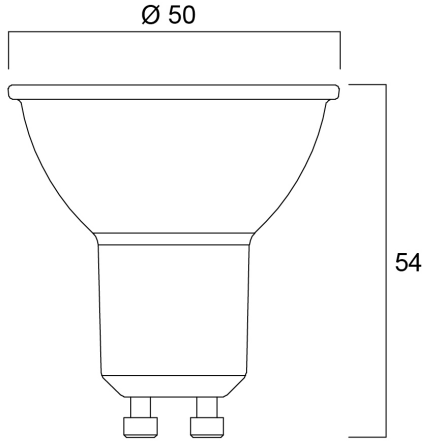

Features

- Compact, energy efficient and exceptional value LED GU10 lamp Same shape and size as halogen GU10 lamp Compact Cluster SMD technology enabling high efficiency with halogen look Reduced visible heat sink from the front Available in 36 degree beam angle High lumen efficacy 15,000 hours average rated life 3 years warranty

Product Overview

Product name	RefLED ES50 V6 450LM 865 36 SL
Technology	LED
Watt (Rated) (W)	6.2
Cap/Base	GU10
Fixture rating	Open
E-number FI	4741066
Colour temperature (K)	6500
CRI (Ra)	80
Colour Consistency (SDCM)	6
Colour Variation Initial (SDCM)	6
Photobiological Risk Group	RG1
Wattage (W)	6.2
Product EAN number	5410288291802
Warranty	3 years

Technical drawings

Data table

GENERAL DATA

Product name	RefLED ES50 V6 450LM 865 36 SL
Technology	LED
Watt (Rated) (W)	6.2
Cap/Base	GU10
Fixture rating	Open
Operating temperature range (°C)	-20°C...+40°C
Performance ambient temperature Tq (°C)	25
E-number FI	4741066
Warranty	3 years

RefLED ES50 V6 450LM 865 36 SL
0029180

Packaging inner depth (cm)	13.1
DUN14 (outer)	15410288291809
Packaging outer length / height (cm)	20.8

SAFETY DATA

Optimal operating condition (°C)	-20-40
Breakage cleaning instructions	Not applicable
Special purpose lamp	No
Dry applications use only	No
Suitable for household illumination	No
Safety message	Not Suitable for totally enclosed fixtures