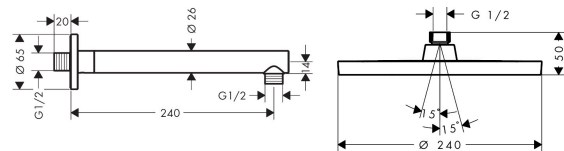

hansgrohe

Activera S Design Showerset shower 240 S 1jet EcoSmart with thermostat and basic set iBox universal 2

value_country_NL

28860000

Chrome

1.105,62 EUR

- consists of: basic set, overhead shower, shower arm, hand shower, wall outlet, shower hose, thermostat
- shower head size: 240 mm
- spray type overhead shower: Rain
- flow rate Rain spray at 3 bar: 7,5 l/min
- spray type hand shower: Rain, ImpactRain
- flow regulator: 8 l/min (with possible tolerances -20 %)
- maximum flow rate of hand shower at 3 bar: 7,2 l/min
- maximum flow rate at 3 bar: 8 l/min
- minimum flow pressure: 0,7 bar
- max. operating pressure: 10 bar
- QuickClean: limescale deposits can simply be rubbed off with your finger
- thermostat: Ecostat Comfort
- connection type: basic set
- with non-return valve
- EU taxonomy: max. 8 l/min - Do No Significant Harm (DNSH)