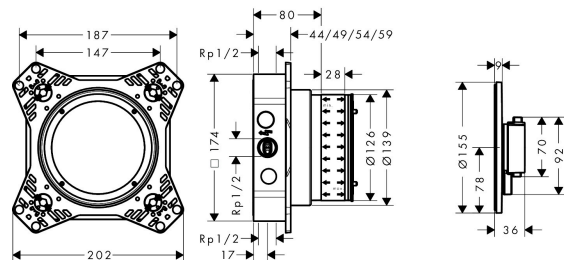

hansgrohe

Activera S Design Showerset shower 240 S 1jet EcoSmart with thermostat and basic set iBox universal 2

value_country_NL

28860000

Chrome

1.105,62 EUR

- consists of: basic set, overhead shower, shower arm, hand shower, wall outlet, shower hose, thermostat
- shower head size: 240 mm
- spray type overhead shower: Rain
- flow rate Rain spray at 3 bar: 7,5 l/min
- spray type hand shower: Rain, ImpactRain
- flow regulator: 8 l/min (with possible tolerances -20 %)
- maximum flow rate of hand shower at 3 bar: 7,2 l/min
- maximum flow rate at 3 bar: 8 l/min
- minimum flow pressure: 0,7 bar
- max. operating pressure: 10 bar
- QuickClean: limescale deposits can simply be rubbed off with your finger
- thermostat: Ecostat Comfort
- connection type: basic set
- with non-return valve
- EU taxonomy: max. 8 l/min - Do No Significant Harm (DNSH)