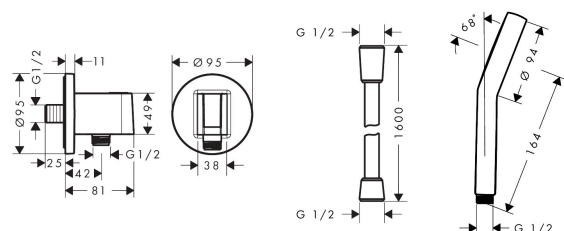

hansgrohe

Activera S Design Showerset shower 240 S 1jet EcoSmart with thermostat and basic set iBox universal 2

value_country_NL

28860000

Chrome

1.105,62 EUR

- consists of: basic set, overhead shower, shower arm, hand shower, wall outlet, shower hose, thermostat
- shower head size: 240 mm
- spray type overhead shower: Rain
- flow rate Rain spray at 3 bar: 7,5 l/min
- spray type hand shower: Rain, ImpactRain
- flow regulator: 8 l/min (with possible tolerances -20 %)
- maximum flow rate of hand shower at 3 bar: 7,2 l/min
- maximum flow rate at 3 bar: 8 l/min
- minimum flow pressure: 0,7 bar
- max. operating pressure: 10 bar
- QuickClean: limescale deposits can simply be rubbed off with your finger
- thermostat: Ecostat Comfort
- connection type: basic set
- with non-return valve
- EU taxonomy: max. 8 l/min - Do No Significant Harm (DNSH)