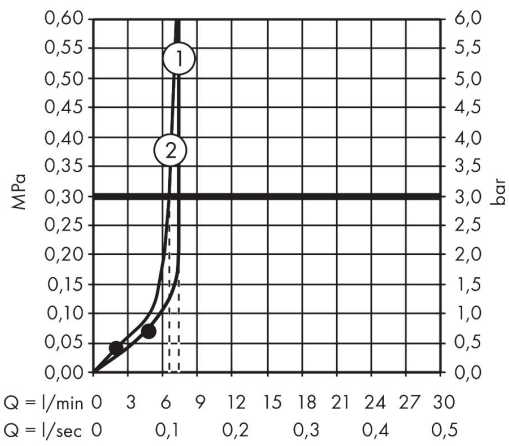

hansgrohe

Activera S Design Showerset shower 240 S 1jet EcoSmart with thermostat and basic set iBox universal 2

value_country_NL

28860000

Chrome

1.105,62 EUR

- consists of: basic set, overhead shower, shower arm, hand shower, wall outlet, shower hose, thermostat
- shower head size: 240 mm
- spray type overhead shower: Rain
- flow rate Rain spray at 3 bar: 7,5 l/min
- spray type hand shower: Rain, ImpactRain
- flow regulator: 8 l/min (with possible tolerances -20 %)
- maximum flow rate of hand shower at 3 bar: 7,2 l/min
- maximum flow rate at 3 bar: 8 l/min
- minimum flow pressure: 0,7 bar
- max. operating pressure: 10 bar
- QuickClean: limescale deposits can simply be rubbed off with your finger
- thermostat: Ecostat Comfort
- connection type: basic set
- with non-return valve
- EU taxonomy: max. 8 l/min - Do No Significant Harm (DNSH)