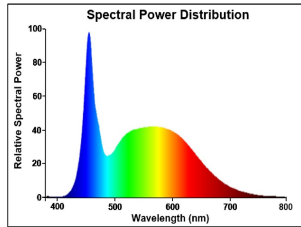

RefLED ES50

RefLED ES50 V6 450LM 865 36 SL

0029180