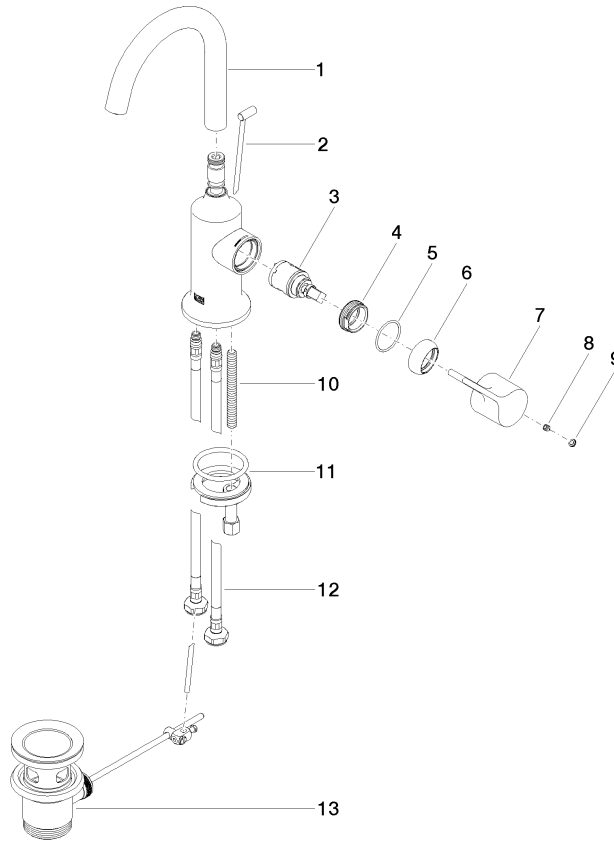

33 510 809 Product version from 3/13/2017

- 123mm projection
- pivotable spout 360°
- circular, air-enriched flow
- height of mixer 274 mm
- height up to aerator 220 mm
- hole diameter 35 mm
- 2x screw-in M 8 x 1 pressure hose, leak-tested
- max. flow 5.7 l/min
- lead-free
- This product can help a building meet the requirements of Green Building Rating Systems, e.g. LEED®, BREEAM®, DGNB
- WRAS

33 510 809 Product version from 3/13/2017

**Flow rate chart**

**Codes & Standards**

DIN 4109

Executive Order  
no. 1007

ISO 3822

Scottish Water  
Byelaws

UK Water Supply  
Regulations

## VAIA Single-lever basin mixer with pop-up waste - Brushed Dark Platinum

VAIA

33 510 809 Product version from 3/13/2017

### Spare parts list

No.	Item Number	Name	Quantity used	Delivery time
4	09 24 04 266 90	Mounting Ø 28 x 10,8 mm -	1.00	14
11	04 30 11 038 00 90	Mounting with O-ring Ø40 x 4mm Ø 52 x 1,5 mm -	1.00	14
5	09 14 10 091 90	O-Ring NBR 70 26,5 x 1,72 mm -	1.00	14
1	90 28 22 312 00-99	Spout 123 mm, 5,68 l/min. - Brushed Dark Platinum	1.00	40
2	04 20 89 035 80-99	Pull rod for pop-up waste with button 64,9 x 399,3 x 7 mm - Brushed Dark Platinum	1.00	40
8	90 31 11 030 00 90	Mounting Threaded pin with hexagon socket with cup point M5 x 5 mm -	1.00	14
9	90 31 20 087 00-99	Plug with O-ring Ø 7 x 2,1 mm - Brushed Dark Platinum	1.00	40
13	90 11 01 001 00-99	Basin Waste - Brushed Dark Platinum	1.00	40
10	09 31 11 011 90	Mounting Threaded bolt M8 x 80 mm -	1.00	14
6	09 28 30 021-99	Cover Ø 32 x 11 mm - Brushed Dark Platinum	1.00	40
12	04 30 04 100 00 90	High pressure hose M8x1 x 3/8" x 420 mm -	2.00	14
3	90 15 05 042 00 90	Cartridge Ø 25 x 52 mm -	1.00	14
7	90 20 80 070 00-99	Lever 37 x 34 x 107 mm - Brushed Dark Platinum	1.00	40