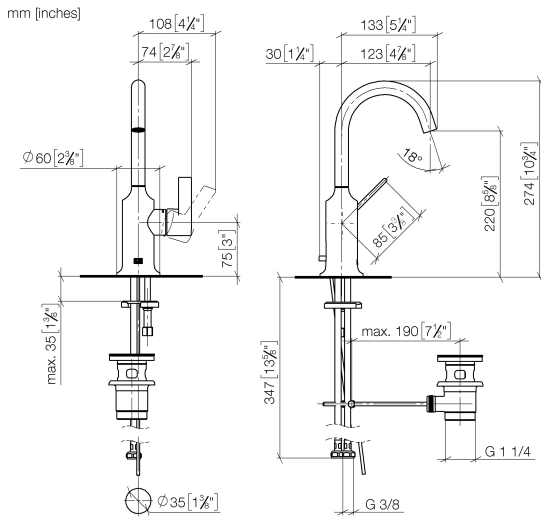

33 510 809 Product version from 3/13/2017

- 123mm projection
- pivotable spout 360°
- circular, air-enriched flow
- height of mixer 274 mm
- height up to aerator 220 mm
- hole diameter 35 mm
- 2x screw-in M 8 x 1 pressure hose, leak-tested
- max. flow 5.7 l/min
- lead-free
- This product can help a building meet the requirements of Green Building Rating Systems, e.g. LEED®, BREEAM®, DGNB
- WRAS

33 510 809 Product version from 3/13/2017

**Flow rate chart**

**Codes & Standards**

DIN 4109

Executive Order  
no. 1007

ISO 3822

Scottish Water  
Byelaws

UK Water Supply  
Regulations

### Spare parts list

No.	Item Number	Name	Quantity used	Delivery time
4	09 24 04 266 90	Mounting Ø 28 x 10,8 mm -	1.00	14
11	04 30 11 038 00 90	Mounting with O-ring Ø40 x 4mm Ø 52 x 1,5 mm -	1.00	14
5	09 14 10 091 90	O-Ring NBR 70 26,5 x 1,72 mm -	1.00	14
1	90 28 22 312 00-99	Spout 123 mm, 5,68 l/min. - Brushed Dark Platinum	1.00	40
2	04 20 89 035 80-99	Pull rod for pop-up waste with button 64,9 x 399,3 x 7 mm - Brushed Dark Platinum	1.00	40
8	90 31 11 030 00 90	Mounting Threaded pin with hexagon socket with cup point M5 x 5 mm -	1.00	14
9	90 31 20 087 00-99	Plug with O-ring Ø 7 x 2,1 mm - Brushed Dark Platinum	1.00	40
13	90 11 01 001 00-99	Basin Waste - Brushed Dark Platinum	1.00	40
10	09 31 11 011 90	Mounting Threaded bolt M8 x 80 mm -	1.00	14
6	09 28 30 021-99	Cover Ø 32 x 11 mm - Brushed Dark Platinum	1.00	40
12	04 30 04 100 00 90	High pressure hose M8x1 x 3/8" x 420 mm -	2.00	14
3	90 15 05 042 00 90	Cartridge Ø 25 x 52 mm -	1.00	14
7	90 20 80 070 00-99	Lever 37 x 34 x 107 mm - Brushed Dark Platinum	1.00	40