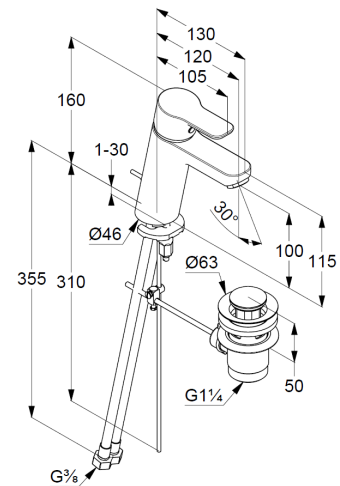

Technische Daten/ Technical Data

KLUDI PURE&EASY
single lever basin mixer 100
DN 15

Ref.: 371900565WR5

Finishes:
05 chrome

Product description
Manufacturer KLUDI GmbH & Co. KG
Typ: KLUDI PURE&EASY
single lever basin mixer 100
Ref.: 371900565WR5

basin mixer
single lever mixer
1-hole mounted
solid handle, metal
aerator M24 PCA
ceramic cartridge with hot water safety device
flow rate at 3 bar 3,8 l/min.
flexible hoses G3/8 DVGW approved
rapid installation set
pop up waste G1 1/4 plastic
EU taxonomy: max. 6 l/min. -
Substantial Contribution (SC) possible

Produktabbildung/ Product picture

Maßzeichnung/ Dimensional drawing

Durchfluss/ Flow rate