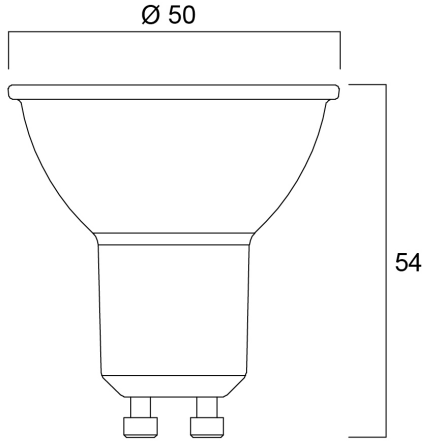

Features

- Compact, energy efficient and exceptional value LED GU10 lamp Same shape and size as halogen GU10 lamp Compact Cluster SMD technology enabling high efficiency with halogen look Reduced visible heat sink from the front Available in 36 degree beam angle High lumen efficacy 15,000 hours average rated life 3 years warranty

Product Overview

Product name	RefLED ES50 V6 450LM 840 36 SL
Technology	LED
Watt (Rated) (W)	6.2
Cap/Base	GU10
Fixture rating	Open
E-number FI	4741065
Colour temperature (K)	4000
CRI (Ra)	80
Colour Consistency (SDCM)	6
Colour Variation Initial (SDCM)	6
Photobiological Risk Group	RG1
Wattage (W)	6.2
Product EAN number	5410288291796
Warranty	3 years

Technical drawings

Data table

GENERAL DATA

Product name	RefLED ES50 V6 450LM 840 36 SL
Technology	LED
Watt (Rated) (W)	6.2
Cap/Base	GU10
Fixture rating	Open
Operating temperature range (°C)	-20°C...+40°C
Performance ambient temperature Tq (°C)	25
E-number FI	4741065
Warranty	3 years

RefLED ES50 V6 450LM 840 36 SL
0029179

Packaging inner depth (cm)	13.1
DUN14 (outer)	15410288291793
Packaging outer length / height (cm)	20.8

SAFETY DATA

Optimal operating condition (°C)	-20-40
Breakage cleaning instructions	Not applicable
Special purpose lamp	No
Dry applications use only	No
Suitable for household illumination	No
Safety message	Not Suitable for totally enclosed fixtures