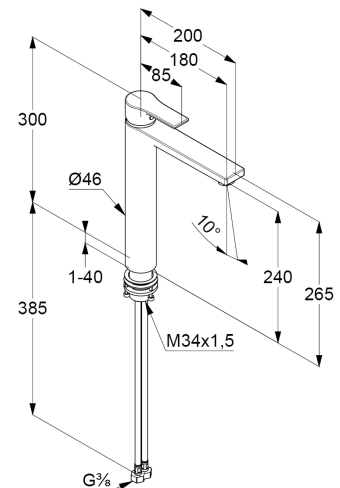

single lever basin mixer for washbowls

Ref.: 482560565WR5

washbowl mixer

single lever mixer

1-hole mounted

solid lever, metal

erator M24 PCA

ceramic cartridge with hot water safety device

flow rate at 3 bar 3,8 l/min.

fixed spout

rapid installation set

without pop up waste

EU taxonomy: max. 6 l/min. -

Substantial Contribution (SC) possible

Produktabbildung/ Product picture

Maßzeichnung/ Dimensional drawing