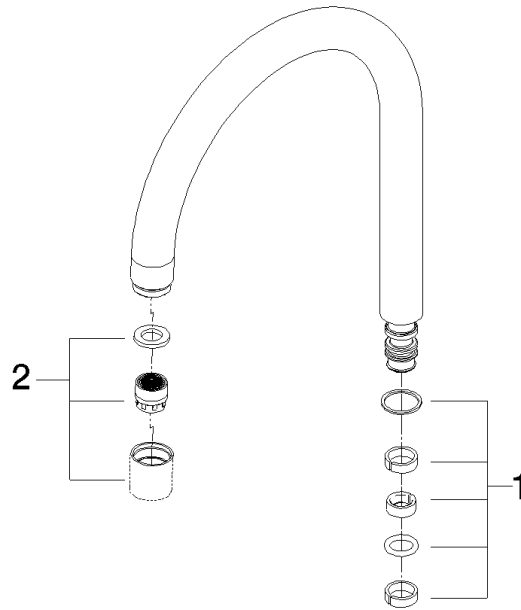

Spout 165 mm, 7 l/min. - Brushed Dark Brass (PVD)

SPARE PARTS

90 28 22 213 01 Product version from 4/1/2025

	Brushed Dark Brass (PVD)	90 28 22 213 01-39
	Chrome	90 28 22 213 01-00
	Brushed Platinum	90 28 22 213 01-06
	Platinum	90 28 22 213 01-08
	Matte White	90 28 22 213 01-10
	Dark Chrome	90 28 22 213 01-19
	Brushed Light Gold (PVD)	90 28 22 213 01-27
	Brushed Durabrass (23kt Gold)	90 28 22 213 01-28
	Matte Black	90 28 22 213 01-33
	Brushed Gold (PVD)	90 28 22 213 01-37
	Brushed Bronze (PVD)	90 28 22 213 01-42
	Brushed Champagne (22kt Gold)	90 28 22 213 01-46
	Champagne (22kt Gold)	90 28 22 213 01-47
	Brushed Chrome	90 28 22 213 01-93
	Brushed Dark Platinum	90 28 22 213 01-99

Spout 165 mm, 7 l/min. - Brushed Dark Brass (PVD)

SPARE PARTS

90 28 22 213 01 Product version from 4/1/2025

Spout 165 mm, 7 l/min. - Brushed Dark Brass (PVD)

SPARE PARTS

90 28 22 213 01 Product version from 4/1/2025

90 28 22 213 01 Product version from 4/1/2025

Parts for other finishes can be found here: [Chrome](#)

Spare parts list

No.	Item Number	Name	Quantity used	Delivery time
1	90 14 15 020 01 90	Seal set Spout 10 x 10 x 2 mm -	1.00	14
2	90 23 01 028 03-39	Aerator M18xIG 7,0 l/min. - Brushed Dark Brass (PVD)	1.00	40