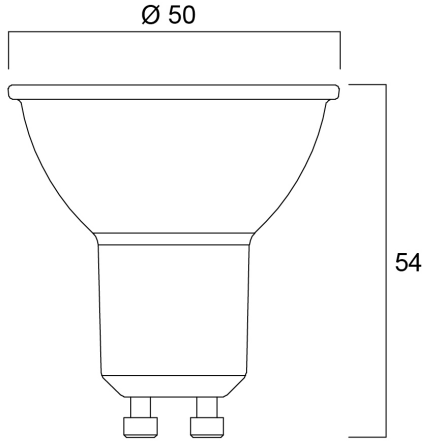

Features

- Compact, energy efficient and exceptional value LED GU10 lamp Same shape and size as halogen GU10 lamp Compact Cluster SMD technology enabling high efficiency with halogen look Reduced visible heat sink from the front Available in 36 degree beam angle High lumen efficacy 15,000 hours average rated life 3 years warranty

Product Overview

Product name	RefLED ES50 V6 450LM 830 36 SL
Technology	LED
Watt (Rated) (W)	6.2
Cap/Base	GU10
Fixture rating	Open
E-number FI	4741064
Colour temperature (K)	3000
CRI (Ra)	80
Colour Consistency (SDCM)	6
Colour Variation Initial (SDCM)	6
Photobiological Risk Group	RG1
Wattage (W)	6.2
Product EAN number	5410288291789
Warranty	3 years

Technical drawings

Data table

GENERAL DATA

Product name	RefLED ES50 V6 450LM 830 36 SL
Technology	LED
Watt (Rated) (W)	6.2
Cap/Base	GU10
Fixture rating	Open
Operating temperature range (°C)	-20°C...+40°C
Performance ambient temperature Tq (°C)	25
E-number FI	4741064
Warranty	3 years

RefLED ES50 V6 450LM 830 36 SL
0029178

Packaging inner depth (cm)	13.1
DUN14 (outer)	15410288291786
Packaging outer length / height (cm)	20.8

SAFETY DATA

Optimal operating condition (°C)	-20-40
Breakage cleaning instructions	Not applicable
Special purpose lamp	No
Dry applications use only	No
Suitable for household illumination	No
Safety message	Not Suitable for totally enclosed fixtures