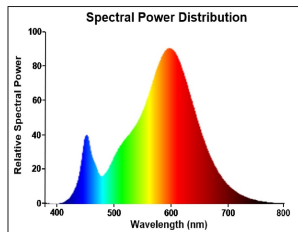

ToLEDo G120

ToLEDo G120 2450LM 840 E27 SL

0026903

PHOTOMETRY