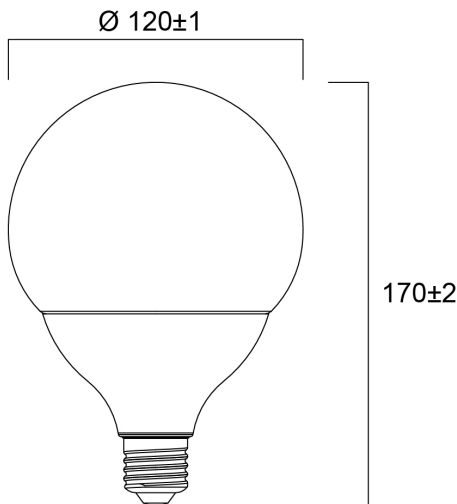

ToLEDo G120 2450LM 840 E27 SL

Item No: 0026903

SYLVANIA

Compact and elegant design Suitable replacement for halogen, incandescent and compact fluorescent lamps Instant light at the flick of a switch Uniform light distribution Good colour rendering (CRI 80) Perfect for hotels, restaurants, lobbies, corridors, stairwells, reception areas Lower maintenance costs 15,000 hours average rated life

Technical Assets

Dimensions (mm)

Photometrics

ToLEDo G120 2450LM 840 E27 SL

Item No: 0026903

SYLVANIA

General data

Product name	ToLEDo G120 2450LM 840 E27 SL
Technology	LED
Watt (Rated) (W)	20
Lamp shape	Round/globe
Cap/Base	E27
Lamp finish	Opal
Fixture rating	Open
General application	Office, Hospitality, Retail, Logistics & Industry, Education, Residential & Consumer, Museums & Galleries
Operating temperature range (°C)	-20°C...+40°C
Performance ambient temperature Tq (°C)	25
ETIM Class	EC001959
E-number FI	4740656
Warranty	3 years

Lifetime data

Lifespan L70 B50	15000
Average life (Nominal) (h)	15000
Average life (Rated) (h)	15000

Physical data

IP rating	IP20
Nominal Product Length (mm)	172
Nominal Product Diameter (mm)	120
Weight (kg)	0.275

ToLEDo G120 2450LM 840 E27 SL

Item No: 0026903

Packaging

Product EAN number	5410288269030
Packaging single length / height (cm)	12.5
Packaging single width (cm)	12.5
Packaging single depth (cm)	19.0
DUN14 (inner)	15410288269037
Units per outer package	6
Packaging outer length / height (cm)	65.0
Packaging outer width (cm)	26.5
Packaging outer depth (cm)	21.0