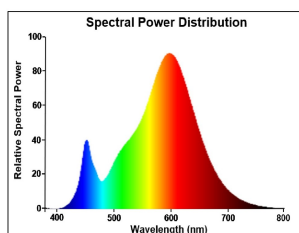

ToLEDo G120

ToLEDo G120 2450LM 827 E27 SL

0026902

PHOTOMETRY