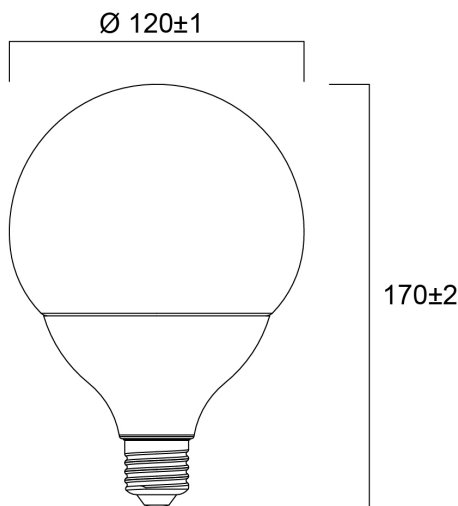

ToLEDo G120 2450LM 827 E27 SL

Item No: 0026902

SYLVANIA

Compact and elegant design Suitable replacement for halogen, incandescent and compact fluorescent lamps Instant light at the flick of a switch Uniform light distribution Good colour rendering (CRI 80) Perfect for hotels, restaurants, lobbies, corridors, stairwells, reception areas Lower maintenance costs 15,000 hours average rated life

Technical Assets

Dimensions (mm)

Photometrics

ToLEDo G120 2450LM 827 E27 SL

Item No: 0026902

SYLVANIA

General data

Product name	ToLEDo G120 2450LM 827 E27 SL
Technology	LED
Watt (Rated) (W)	20
Lamp shape	Round/globe
Cap/Base	E27
Lamp finish	Opal
Fixture rating	Open
General application	Hospitality, Retail, Logistics & Industry, Education, Residential & Consumer
Operating temperature range (°C)	-20°C...+40°C
Performance ambient temperature Tq (°C)	25
ETIM Class	EC001959
E-number FI	4740655
Warranty	3 years

Lifetime data

Lifespan L70 B50	15000
Average life (Nominal) (h)	15000
Average life (Rated) (h)	15000

Physical data

IP rating	IP20
Nominal Product Length (mm)	172
Nominal Product Diameter (mm)	120
Weight (kg)	0.275

ToLEDo G120 2450LM 827 E27 SL

Item No: 0026902

Packaging

Product EAN number	5410288269023
Packaging single length / height (cm)	12.5
Packaging single width (cm)	12.5
Packaging single depth (cm)	19.0
DUN14 (inner)	15410288269020
Units per outer package	6
Packaging outer length / height (cm)	65.0
Packaging outer width (cm)	26.5
Packaging outer depth (cm)	21.0