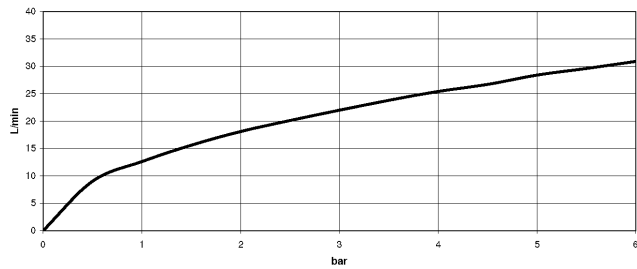

TARA Bath mixer for wall mounting with hand shower set - Brushed Durabrass (23kt Gold)

TARA

25 133 882 Product version up to 5/27/2021

- spout: circular, air-enriched flow
- max. flow 22 l/min at 3 bar flow pressure
- Hand shower: COMPACT RAIN, max. flow rate 6.8 l/min (at 3 bar)
- complete hand shower set with anti-scale system
- 240mm projection
- rotary diverter for bath/shower
- slide-on rosettes Ø 65 mm
- rosette for shower holder Ø 50mm
- 1/2" connection
- gauge 150 mm - 15 mm
- metal shower hose 1250mm with integrated anti-twist protection
- WRAS

25 133 882 Product version up to 5/27/2021
mm [inches]

Flow rate chart

Codes & Standards

DIN 4109

EN 1717

ISO 3822

Scottish Water
Byelaws

UK Water Supply
Regulations