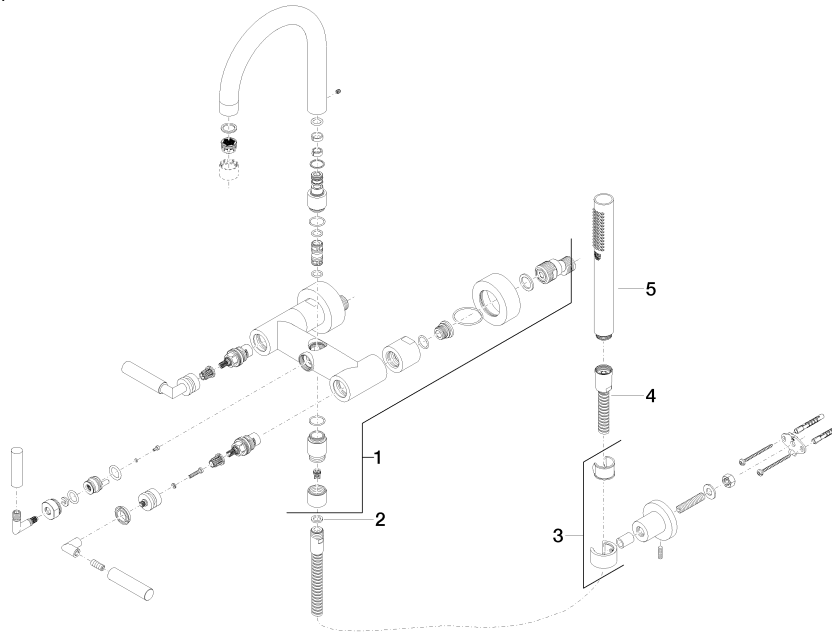

TARA Bath mixer for wall mounting with hand shower set - Brushed Durabrass (23kt Gold)

TARA

25 133 882 Product version up to 5/27/2021

- spout: circular, air-enriched flow
- max. flow 22 l/min at 3 bar flow pressure
- Hand shower: COMPACT RAIN, max. flow rate 6.8 l/min (at 3 bar)
- complete hand shower set with anti-scale system
- 240mm projection
- rotary diverter for bath/shower
- slide-on rosettes Ø 65 mm
- rosette for shower holder Ø 50mm
- 1/2" connection
- gauge 150 mm - 15 mm
- metal shower hose 1250mm with integrated anti-twist protection
- WRAS

25 133 882 Product version up to 5/27/2021
mm [inches]

Flow rate chart

Codes & Standards

DIN 4109

EN 1717

ISO 3822

Scottish Water
Byelaws

UK Water Supply
Regulations

Ü-Zeichen

TARA Bath mixer for wall mounting with hand shower set - Brushed Durabrass
(23kt Gold)

TARA

25 133 882 Product version up to 5/27/2021

Certificates and sustainability

WRAS_2210

Belgaqua_21-026-2 LGA_18

EPD-DOR-20230287 Belgaqua_25-341-2
-IBA1-EN
Environmental.prod
uct-declarat

25 133 882 Product version up to 5/27/2021

Parts for other finishes can be found here: [Chrome](#)

Spare parts list

No.	Item Number	Name	Quantity used	Delivery time
4	90 30 02 072 00-28	Metal shower hose 1/2" x 3/8" x 1250 mm - Brushed Durabross (23kt Gold)	1.00	40
5	28 019 979-28	Hand shower - Brushed Durabross (23kt Gold)	1.00	-
Spare part can no longer be ordered, please order the replacement item				
3	28 050 892-28	TARA Wall bracket - Brushed Durabross (23kt Gold)	1.00	40
2	90 14 20 026 00 90	Washer 14 x 8 x 2 mm Centellen WS 3820 -	1.00	14
1	25 100 882-28	shower set	1.00	-
Spare part can no longer be ordered, please order the replacement item				