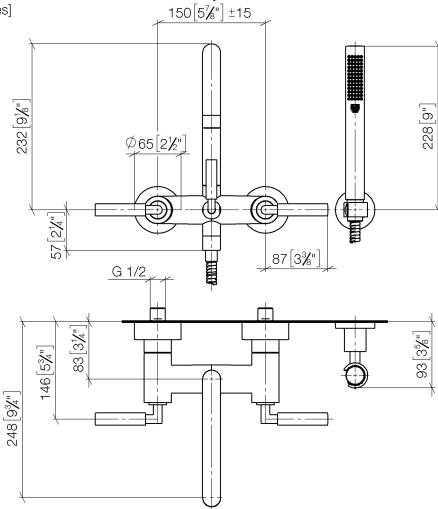

TARA Bath mixer for wall mounting with hand shower set - Brushed Durabrass (23kt Gold)

TARA

25 133 882 Product version up to 5/27/2021

- spout: circular, air-enriched flow
- max. flow 22 l/min at 3 bar flow pressure
- Hand shower: COMPACT RAIN, max. flow rate 6.8 l/min (at 3 bar)
- complete hand shower set with anti-scale system
- 240mm projection
- rotary diverter for bath/shower
- slide-on rosettes Ø 65 mm
- rosette for shower holder Ø 50mm
- 1/2" connection
- gauge 150 mm - 15 mm
- metal shower hose 1250mm with integrated anti-twist protection
- WRAS

25 133 882 Product version up to 5/27/2021
mm [inches]

Flow rate chart

Codes & Standards

DIN 4109

EN 1717

ISO 3822

Scottish Water
Byelaws

UK Water Supply
Regulations

Ü-Zeichen

TARA Bath mixer for wall mounting with hand shower set - Brushed Durabrass
(23kt Gold)

TARA

25 133 882 Product version up to 5/27/2021

Certificates and sustainability

WRAS_2210

Belgaqua_21-026-2 LGA_18

EPD-DOR-20230287 Belgaqua_25-341-2
-IBA1-EN
Environmental.prod
uct-declarat

25 133 882 Product version up to 5/27/2021

Parts for other finishes can be found here: [Chrome](#)

Spare parts list

No.	Item Number	Name	Quantity used	Delivery time
4	90 30 02 072 00-28	Metal shower hose 1/2" x 3/8" x 1250 mm - Brushed Durabross (23kt Gold)	1.00	40
5	28 019 979-28	Hand shower - Brushed Durabross (23kt Gold)	1.00	-
Spare part can no longer be ordered, please order the replacement item				
3	28 050 892-28	TARA Wall bracket - Brushed Durabross (23kt Gold)	1.00	40
2	90 14 20 026 00 90	Washer 14 x 8 x 2 mm Centellen WS 3820 -	1.00	14
1	25 100 882-28	shower set	1.00	-
Spare part can no longer be ordered, please order the replacement item				