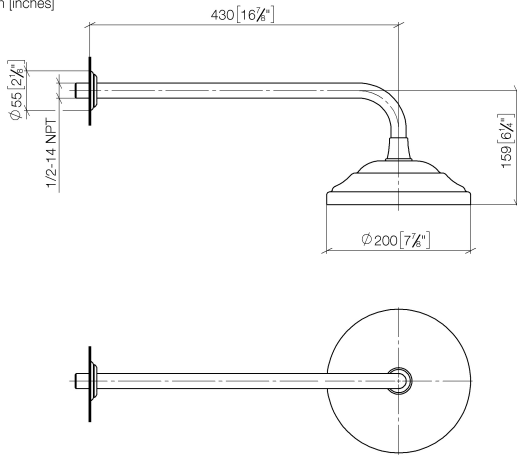

MADISON Rainshower with wall fixing 200 mm - Brushed Durabronze (23kt Gold)

MADISON

28 545 977 Product version up to 12/5/2019

- rain shower Ø 200 mm
- Rain shower material: metal
- PURE RAIN, max. flow rate 14 l/min (at 3 bar)
- Function from: 8 l/min
- with anti-scale system

Technical data:

- 435mm projection
- rosette Ø 55 mm
- 1/2" connection

Notes:

	Brushed Durabronze (23kt Gold)	28 545 977-28
	Chrome	28 545 977-00
	Brushed Platinum	28 545 977-06
	Platinum	28 545 977-08
	Durabronze (23kt Gold)	28 545 977-09
	Brushed Gold (PVD)	28 545 977-37
	Brushed Dark Brass (PVD)	28 545 977-39
	Brushed Bronze (PVD)	28 545 977-42
	Brushed Dark Platinum	28 545 977-99

Recommended miscellaneous

- Concealed wall elbow -**
- min. recess depth 90 mm
 - max. recess depth 163 mm

35 085 970 90

28 545 977 Product version up to 12/5/2019
mm [inches]

Flow rate chart

Codes & Standards

28 545 977 Product version up to 12/5/2019

Certificates and sustainability

LGA_38

DVGW_DW-
6517DN0

WRAS_250102

Spare parts list

No.	Item Number	Name	Quantity used	Delivery time
2	90 14 10 026 00 90	O-Ring 20,5 x 3,5 mm -	1.00	14
4	28 535 977-28	Rainshower - Brushed Durabron (23kt Gold)	1.00	-
Spare part can no longer be ordered, please order the replacement item				
3	09 11 03 017-28	Connection 1/2" Ø 21 x 450 mm - Brushed Durabron (23kt Gold)	1.00	-
Spare part can no longer be ordered, please order the replacement item				
1	09 27 35 003-28	Rosette Ø 55 x Ø 27 x 10 mm - Brushed Durabron (23kt Gold)	1.00	-
Spare part can no longer be ordered, please order the replacement item				