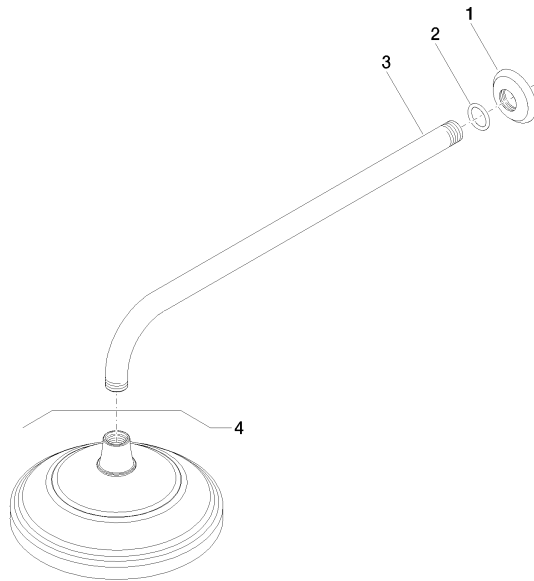

MADISON Rainshower with wall fixing 200 mm - Brushed Durabronze (23kt Gold)

MADISON

28 545 977 Product version up to 12/5/2019

- rain shower Ø 200 mm
- Rain shower material: metal
- PURE RAIN, max. flow rate 14 l/min (at 3 bar)
- Function from: 8 l/min
- with anti-scale system

Recommended miscellaneous

- Concealed wall elbow -**
- min. recess depth 90 mm
 - max. recess depth 163 mm

35 085 970 90

28 545 977 Product version up to 12/5/2019
mm [inches]

Flow rate chart

Codes & Standards

DIN 4109

EN 1112

ISO 3822

Scottish Water
Byelaws

UK Water Supply
Regulations

Ü-Zeichen

MADISON Rainshower with wall fixing 200 mm - Brushed Durabron (23kt Gold)

MADISON

28 545 977 Product version up to 12/5/2019

Certificates and sustainability

LGA_38

DVGW_DW-
6517DN0

WRAS_250102

Spare parts list

No.	Item Number	Name	Quantity used	Delivery time
2	90 14 10 026 00 90	O-Ring 20,5 x 3,5 mm -	1.00	14
4	28 535 977-28	Rainshower - Brushed Durabron (23kt Gold)	1.00	-
Spare part can no longer be ordered, please order the replacement item				
3	09 11 03 017-28	Connection 1/2" Ø 21 x 450 mm - Brushed Durabron (23kt Gold)	1.00	-
Spare part can no longer be ordered, please order the replacement item				
1	09 27 35 003-28	Rosette Ø 55 x Ø 27 x 10 mm - Brushed Durabron (23kt Gold)	1.00	-
Spare part can no longer be ordered, please order the replacement item				