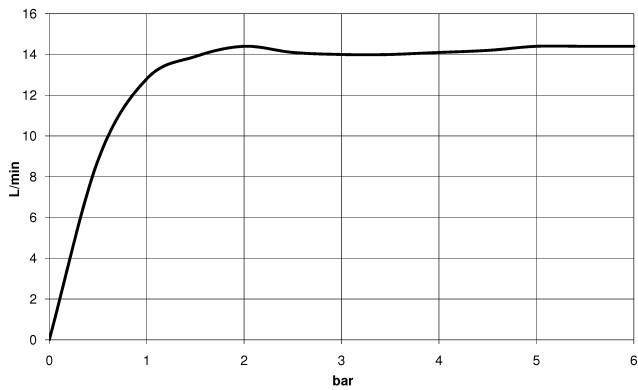

MADISON Rainshower with wall fixing 200 mm - Brushed Durabronze (23kt Gold)

MADISON

28 545 977 Product version up to 12/5/2019

- rain shower Ø 200 mm
- Rain shower material: metal
- PURE RAIN, max. flow rate 14 l/min (at 3 bar)
- Function from: 8 l/min
- with anti-scale system

Technical data:

- 435mm projection
- rosette Ø 55 mm
- 1/2" connection

Notes:

	Brushed Durabronze (23kt Gold)	28 545 977-28
	Chrome	28 545 977-00
	Brushed Platinum	28 545 977-06
	Platinum	28 545 977-08
	Durabronze (23kt Gold)	28 545 977-09
	Brushed Gold (PVD)	28 545 977-37
	Brushed Dark Brass (PVD)	28 545 977-39
	Brushed Bronze (PVD)	28 545 977-42
	Brushed Dark Platinum	28 545 977-99

Recommended miscellaneous

- Concealed wall elbow -**
- min. recess depth 90 mm
 - max. recess depth 163 mm

35 085 970 90

28 545 977 Product version up to 12/5/2019
mm [inches]

Flow rate chart

Codes & Standards