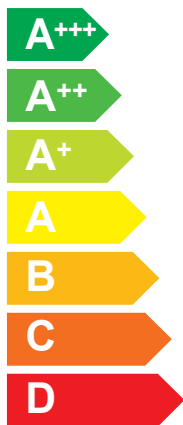

ENERG

енергия · ενεργεια

3302143

ATAG

ENERGION M COMPACT 120 T

A++

A+

Two icons showing sound power levels. The top icon shows a speaker inside a house with the value 35 dB. The bottom icon shows a speaker outside a house with the value 58 dB.