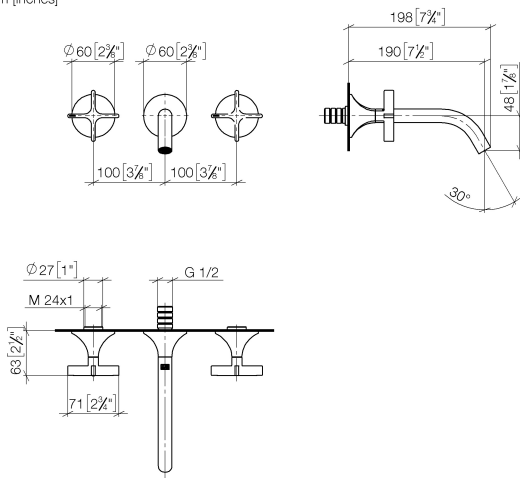

36 712 809 Product version from 3/13/2017

- 190mm projection
- fixed spout
- circular, air-enriched flow
- hole diameter valve 35 mm
- hole diameter spout 35 mm
- rosettes Ø 60 mm
- max. flow 5.7 l/min
- lead-free
- This product can help a building meet the requirements of Green Building Rating Systems, e.g. LEED®, BREEAM®, DGNB
- WRAS

Required miscellaneous

- Concealed wall-mounted mixer centred spout -** 35 700 970 90
- min. recess depth 85 mm
 - max. recess depth 145 mm

Required miscellaneous

- Concealed wall-mounted mixer variable positioning -** 35 720 970 90
- min. recess depth 85 mm
 - max. recess depth 145 mm

36 712 809 Product version from 3/13/2017

mm [inches]

Flow rate chart

Trajectory diagram

Codes & Standards

DIN 4109

ISO 3822

Scottish Water
Byelaws

Spare parts list

No.	Item Number	Name	Quantity used	Delivery time
5	09 24 03 081 10 90	Extension 1/2" x 50 mm -	1.00	14
3	09 21 02 163 90	Mounting Ø 42 x 18 mm -	2.00	14
2	09 31 11 008 90	Mounting Threaded pin with hexagon socket M4 x 6 mm -	2.00	14
4	90 20 80 011 00-08	Handle for side valve Hot Ø 71 x 63 mm - Platinum	1.00	54
7	90 20 80 010 00-08	Handle for bath/washstand deck mounting Cold Ø 71 x 63 mm - Platinum	1.00	54
6	13 800 809-08	VAIA Wall-mounted basin spout without pop-up waste - Platinum	1.00	54
1	90 90 03 157 00 90	Head part clockwise closing 1/2" -	2.00	14