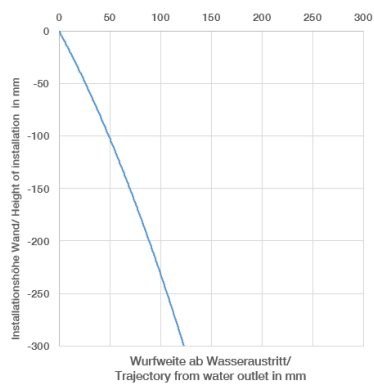

36 712 809 Product version from 3/13/2017

- 190mm projection
- fixed spout
- circular, air-enriched flow
- hole diameter valve 35 mm
- hole diameter spout 35 mm
- rosettes Ø 60 mm
- max. flow 5.7 l/min
- lead-free
- This product can help a building meet the requirements of Green Building Rating Systems, e.g. LEED®, BREEAM®, DGNB
- WRAS

36 712 809 Product version from 3/13/2017

mm [inches]

Flow rate chart

Trajectory diagram

Codes & Standards

DIN 4109

ISO 3822

Scottish Water
Byelaws