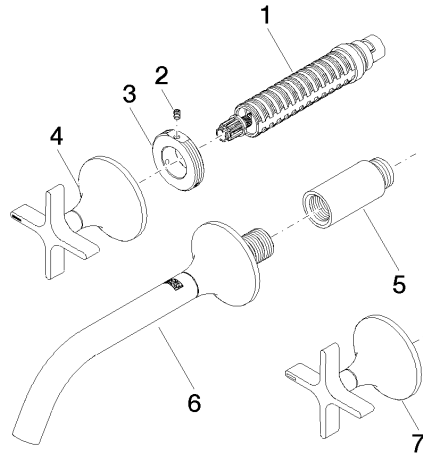

36 712 809 Product version from 3/13/2017

- 190mm projection
- fixed spout
- circular, air-enriched flow
- hole diameter valve 35 mm
- hole diameter spout 35 mm
- rosettes Ø 60 mm
- max. flow 5.7 l/min
- lead-free
- This product can help a building meet the requirements of Green Building Rating Systems, e.g. LEED®, BREEAM®, DGNB
- WRAS

36 712 809 Product version from 3/13/2017

mm [inches]

Flow rate chart

Trajectory diagram

Codes & Standards

DIN 4109

ISO 3822

Scottish Water
Byelaws

UK Water Supply
Regulations

Ü-Zeichen

VAIA Wall-mounted basin mixer without pop-up waste - Platinum

VAIA

36 712 809 Product version from 3/13/2017

Certificates and sustainability

LGA_29	WRAS_2312	EPD-DOR-20230287 -IBA1-EN Environmental.prod uct-declarat
--------	-----------	--------------------------------------------------------------------

Spare parts list

No.	Item Number	Name	Quantity used	Delivery time
5	09 24 03 081 10 90	Extension 1/2" x 50 mm -	1.00	14
3	09 21 02 163 90	Mounting Ø 42 x 18 mm -	2.00	14
2	09 31 11 008 90	Mounting Threaded pin with hexagon socket M4 x 6 mm -	2.00	14
4	90 20 80 011 00-08	Handle for side valve Hot Ø 71 x 63 mm - Platinum	1.00	54
7	90 20 80 010 00-08	Handle for bath/washstand deck mounting Cold Ø 71 x 63 mm - Platinum	1.00	54
6	13 800 809-08	VAIA Wall-mounted basin spout without pop-up waste - Platinum	1.00	54
1	90 90 03 157 00 90	Head part clockwise closing 1/2" -	2.00	14