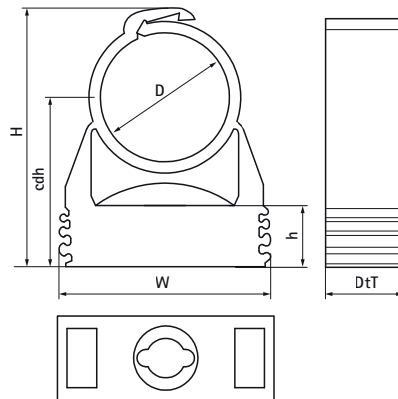

Walraven starQuick® Clamp (White)

(C0510)

for securing conduits and pipes to walls, floors, or ceilings

Features & benefits

- one-part clamp
- clamp closes by applying pressure to the pipe
- for outdoor use and installations in swimming pool environments, chemical factories, zinc factories, etc.
- due to a patented profile it is possible to tack several clamps to each other
- material: modified PA6 (polyamide), white (according to RAL 9003)
- resistant to UV, ageing, oil and petrol
- no corrosion, recyclable, halogen free
- temperature resistance from approx. -40 °C to approx. +90 °C (constant); short to approx. +130 °C

| Product Number | Fixing Hole | Total Height | Total Width | Total Depth | Clamp Center Distance Height | Height | Connection Thread | Maximum Allowed Load F _{a,z} | Breaking Load F _{b,z} |
|------------------|-------------|--------------|-------------|-------------|------------------------------|--------|-------------------|---------------------------------------|--------------------------------|
| Reference letter | FH | H | W | DtT | cdh | h | G | F _{a,z} | F _{b,z} |
| Unit description | mm | mm | mm | mm | mm | mm | | N | N |
| 0855010 | 8 | 34 | 29 | 17 | 24 | 12.1 | None | 500 | 500 |
| 0855012 | 8 | 36 | 29 | 17 | 25 | 10.6 | None | 180 | 550 |
| 0855015 | 8 | 36 | 29 | 17 | 25 | 10.6 | None | 200 | 600 |
| 0855018 | 8 | 40 | 29 | 17 | 27 | 10.6 | None | 230 | 700 |
| 0855022 | 8 | 43 | 29 | 17 | 28 | 10.6 | None | 270 | 800 |
| 0855028 | 8 | 50 | 40 | 18 | 32 | 10.6 | None | 280 | 850 |
| 0855031 | 8 | 55 | 40 | 17 | 36 | 10.6 | None | 300 | 900 |
| 0855035 | 8 | 59 | 43 | 17 | 37 | 10.6 | None | 330 | 1,000 |
| 0855038 | 8 | 68 | 47 | 17 | 44 | 10.6 | None | 330 | 1,100 |
| 0855042 | 8 | 70 | 52 | 17 | 44 | 12.1 | None | 330 | 1,200 |
| 0855050 | 8 | 79 | 57 | 17 | 50 | 12.1 | None | 330 | 1,300 |
| 0855054 | 8 | 82 | 63 | 17 | 50 | 12.1 | None | 330 | 1,400 |
| 0855063 | 8 | 95 | 74 | 20 | 57 | 12.1 | None | 500 | 1,500 |