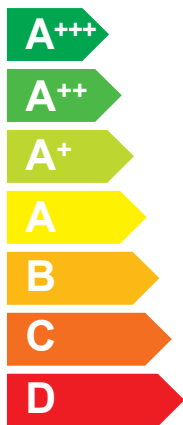

ENERG

енергия · ενεργεια

3302141

ATAG

ENERGION M COMPACT 80 T

A++

A+

Two icons showing sound power levels. The top icon shows a speaker inside a house with the value 35 dB. The bottom icon shows a speaker outside a house with the value 57 dB.