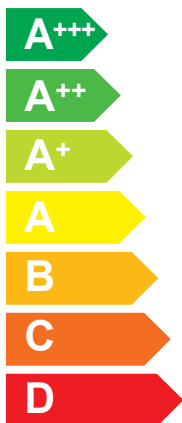

# ENERG

енергия · ενεργεια

3302139

ATAG

ENERGION M COMPACT 80

**A++**

**A+**

Two icons showing sound power levels. The top icon shows a speaker inside a house with the value 35 dB. The bottom icon shows a speaker outside a house with the value 57 dB.

A legend for energy consumption in kW, shown as a map of Europe. The legend includes three categories: 11 kW (dark blue), 08 kW (medium blue), and 04 kW (light blue).