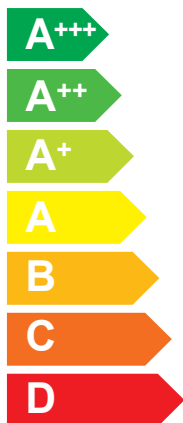

# ENERG

енергия · ενεργεια

3302138

ATAG

ENERGION M COMPACT 50 2Z

**A++**

**A+**

Two icons showing sound power levels. The top icon shows a speaker inside a house with the value 42 dB. The bottom icon shows a speaker outside a house with the value 55 dB.

A legend box with three colored squares and their corresponding power values: a dark blue square for 08 kW, a medium blue square for 06 kW, and a light blue square for 03 kW.