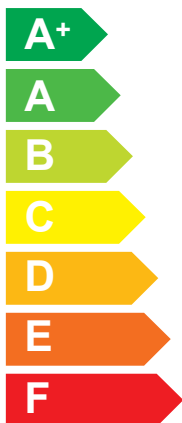

# ENERG

енергия · ενεργεια

3302138

ATAG

ENERGION M COMPACT 50 2Z

**A++**

**A+**

Two icons showing sound power levels. The top icon shows a speaker inside a house with the value 42 dB. The bottom icon shows a speaker outside a house with the value 55 dB.

A legend box with three colored squares and their corresponding power values: a dark blue square for 08 kW, a medium blue square for 06 kW, and a light blue square for 03 kW.