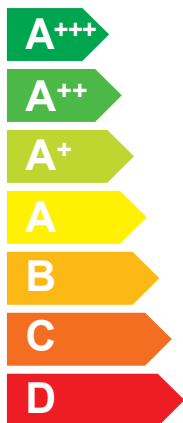

# ENERG

енергия · ενεργεια

3302137

ATAG

ENERGION M COMPACT 50

**A++**

**A+**

Two icons showing sound power levels. The top icon shows a speaker inside a house with the value 35 dB. The bottom icon shows a speaker outside a house with the value 55 dB.

A legend for energy consumption levels, showing three colored squares with corresponding values: a dark blue square for 08 kW, a medium blue square for 06 kW, and a light blue square for 03 kW.