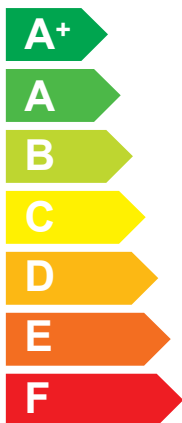

# ENERG

енергия · ενεργεια

3302137

ATAG

ENERGION M COMPACT 50

**A++**

**A+**

Two icons showing sound power levels. The top icon shows a speaker inside a house with the value 35 dB. The bottom icon shows a speaker outside a house with the value 55 dB.

A legend for energy consumption levels, showing three colored squares with corresponding values: a dark blue square for 08 kW, a medium blue square for 06 kW, and a light blue square for 03 kW.