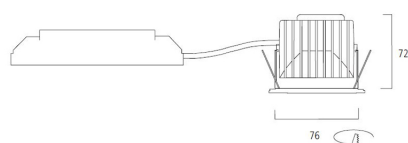

Distance [m] Cone diameter [m] Illuminance [lx]

— C₀ - C₁₈₀ (Half beam angle: 28.4°)

Technical drawings

Dimensions (mm)

Data table

Concord

MYRIAD DECO IP65 SPOT 4000K PHDM WHITE WBEZ 2058864

GENERAL DATA