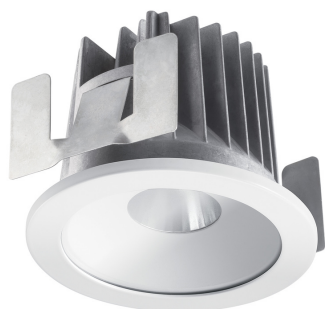

Concord

MYRIAD DECO IP65 SPOT 4000K PHDM WHITE WBEZ 2058864

Features

- MYRD IP ST 4K PHDM WHT WBEZ

Product Overview

Product name	MYRIAD DECO IP65 SPOT 4000K PHDM WHITE WBEZ
Technology	LED
Cap/Base	N/A
Housing	Aluminium
Mount	Ceiling recessed mounting
Environment	Interior
Fixture luminous flux (lm)	1132
Luminaire efficacy (lm/W)	113
LOR (%)	100
Colour temperature (K)	4000
Light colour	Neutral White
CRI (Ra)	90
Colour Variation Initial (SDCM)	3
Photobiological Risk Group	RG1
Total power consumption (W)	10
Electrical protection	Class II
Control gear type	Electronic ballast
Housing colour	White
IP rating	IP65/20
IK rating	IK02

Concord

MYRIAD DECO IP65 SPOT 4000K PHDM WHITE WBEZ 2058864

Product EAN number

5025768588640

Warranty

5 years

Photometry

0.5	0.25	E(0°) E(C0)	12393 5662
1.0	0.51	E(0°) E(C0)	3098 1421
1.5	0.76	E(0°) E(C0)	1377 631
2.0	1.01	E(0°) E(C0)	775 365
2.5	1.27	E(0°) E(C0)	496 227
3.0	1.52	E(0°) E(C0)	344 158

Distance [m] Cone diameter [m] Illuminance [lx]

— C₀ - C₁₈₀ (Half beam angle: 28.4°)

Technical drawings

Dimensions (mm)

Data table

Concord

MYRIAD DECO IP65 SPOT 4000K PHDM WHITE WBEZ 2058864

GENERAL DATA

Product name	MYRIAD DECO IP65 SPOT 4000K PHDM WHITE WBEZ
Technology	LED
Cap/Base	N/A
Housing	Aluminium
Mount	Ceiling recessed mounting
Environment	Interior
Performance ambient temperature Tq (°C)	25
Warranty	5 years