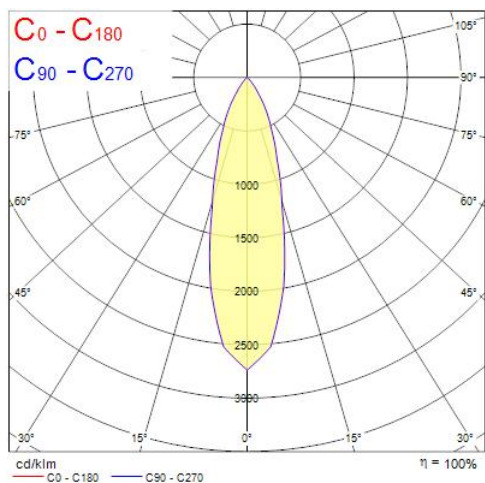

Concord

MYRIAD DECO IP65 SPOT 4000K PHDM WHITE WBEZ 2058864

Features

- MYRD IP ST 4K PHDM WHT WBEZ

Product Overview

Product name	MYRIAD DECO IP65 SPOT 4000K PHDM WHITE WBEZ
Technology	LED
Cap/Base	N/A
Housing	Aluminium
Mount	Ceiling recessed mounting
Environment	Interior
Fixture luminous flux (lm)	1132
Luminaire efficacy (lm/W)	113
LOR (%)	100
Colour temperature (K)	4000
Light colour	Neutral White
CRI (Ra)	90
Colour Variation Initial (SDCM)	3
Photobiological Risk Group	RG1
Total power consumption (W)	10
Electrical protection	Class II
Control gear type	Electronic ballast
Housing colour	White
IP rating	IP65/20
IK rating	IK02

Concord

MYRIAD DECO IP65 SPOT 4000K PHDM WHITE WBEZ 2058864

Product EAN number

5025768588640

Warranty

5 years

Photometry

0.5	0.25	E(0°) E(C0)	12393 5662
1.0	0.51	E(0°) E(C0)	3098 1421
1.5	0.76	E(0°) E(C0)	1377 631
2.0	1.01	E(0°) E(C0)	775 365
2.5	1.27	E(0°) E(C0)	496 227
3.0	1.52	E(0°) E(C0)	344 158

Distance [m] Cone diameter [m] Illuminance [lx]

— C₀ - C₁₈₀ (Half beam angle: 28.4°)

Technical drawings

Dimensions (mm)

Data table

Concord

MYRIAD DECO IP65 SPOT 4000K PHDM WHITE WBEZ 2058864

GENERAL DATA

OPTICAL DATA

Fixture luminous flux (lm)	1132
Luminaire efficacy (lm/W)	113
LOR (%)	100
Colour temperature (K)	4000
Light colour	Neutral White
CRI (Ra)	90
Colour Variation Initial (SDCM)	3
Adjustable chromaticity	N
Photobiological Risk Group	RG1