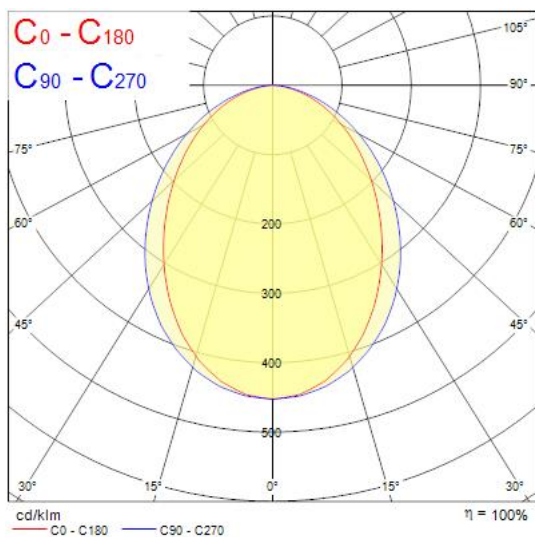

Concord

MC2 TRIM 2.4M 4K DALIEM WHT OPAL 2071495

Light colour	Neutral White
CRI (Ra)	80
Colour Variation Initial (SDCM)	3
Glare control	< 24
Photobiological Risk Group	RG0
Luminous flux (emergency) (lm)	147
Luminous flux (emergency) (lm)	147
Total power consumption (W)	37
Electrical protection	Class I
Control gear type	Electronic ballast
Dimmable	Yes
Minimum dimming level (%)	1
Housing colour	White
IP rating	IP20
IK rating	IK03
Product EAN number	5025768714957
Warranty	5 years
Useful luminous flux (#use)	4800
Dimming method	DALI

Photometry