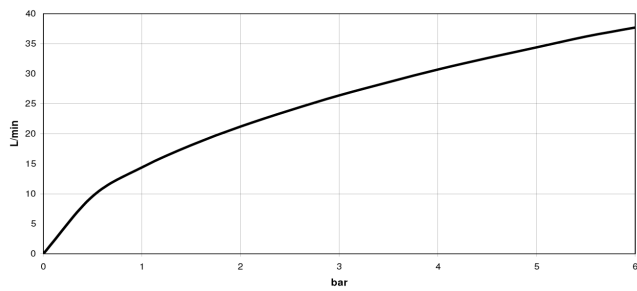

Flow rate chart

Codes & Standards

ASME A112.18.1

cUPC

DIN 4109

EN 1717

ISO 3822

Ü-Zeichen