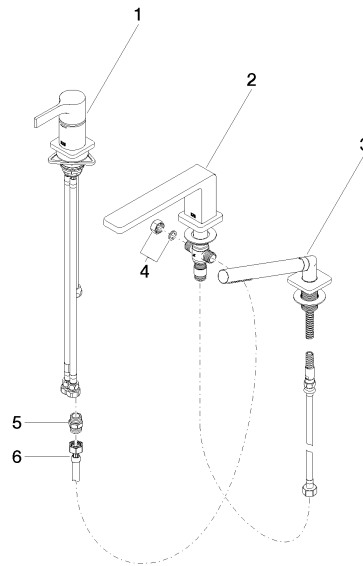

**LULU Three-hole single-lever bath mixer for bath rim or tile edge installation -
Brushed Platinum**

LULU

27 412 710

- spout: circular, air-enriched flow
- max. flow 26.4 l/min at 3 bar flow pressure
- Hand shower: COMPACT RAIN, max. flow rate 6.8 l/min (at 3 bar)
- complete hand shower set with anti-scale system
- automatic bath/shower diverter
- height of mixer 110 mm
- height up to aerator 84 mm
- 215mm projection
- hole diameter spout 32 mm
- hole diameter single-lever mixer 35 mm
- hole diameter for complete hand shower set 32 mm
- rosette for spout 63 x 63mm
- rosette for complete hand shower set 63 x 63mm
- rosette for single-lever mixer 52 x 52mm
- metal shower hose 1750mm with integrated anti-twist protection

LULU Three-hole single-lever bath mixer for bath rim or tile edge installation -
Brushed Platinum

LULU

27 412 710

Certificates and sustainability

IAPMO_4976

Belgaqua_24-008-2 LGA_29

EPD-DOR-20230287
-IBA1-EN
Environmental.prod
uct-declarat

27 412 710

Spare parts list

No.	Item Number	Name	Quantity used	Delivery time
2	13 512 710-06	LULU Bath spout with diverter for deck mounting - Brushed Platinum	1.00	-
Spare part can no longer be ordered, please order the replacement item				
5	90 24 03 168 00 90	Nipple 1/2" x 1/2" -	1.00	14
4	04 21 02 006 00 92	Cap with seal Screw connection 1/2" -	1.00	14
6	12 502 970 90	High pressure hose 1/2" x 1/2" x 400 mm -	1.00	14
1	29 300 710-06	LULU Single-lever bath mixer for bath rim or tile edge installation - Brushed Platinum	1.00	-
Spare part can no longer be ordered, please order the replacement item				
3	27 702 710-06	LULU Hand shower set for bath rim or tile edge installation - Brushed Platinum	1.00	-
Spare part can no longer be ordered, please order the replacement item				