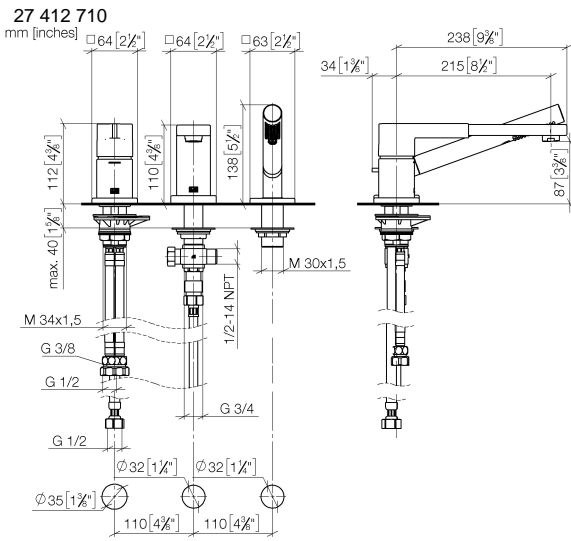

Flow rate chart