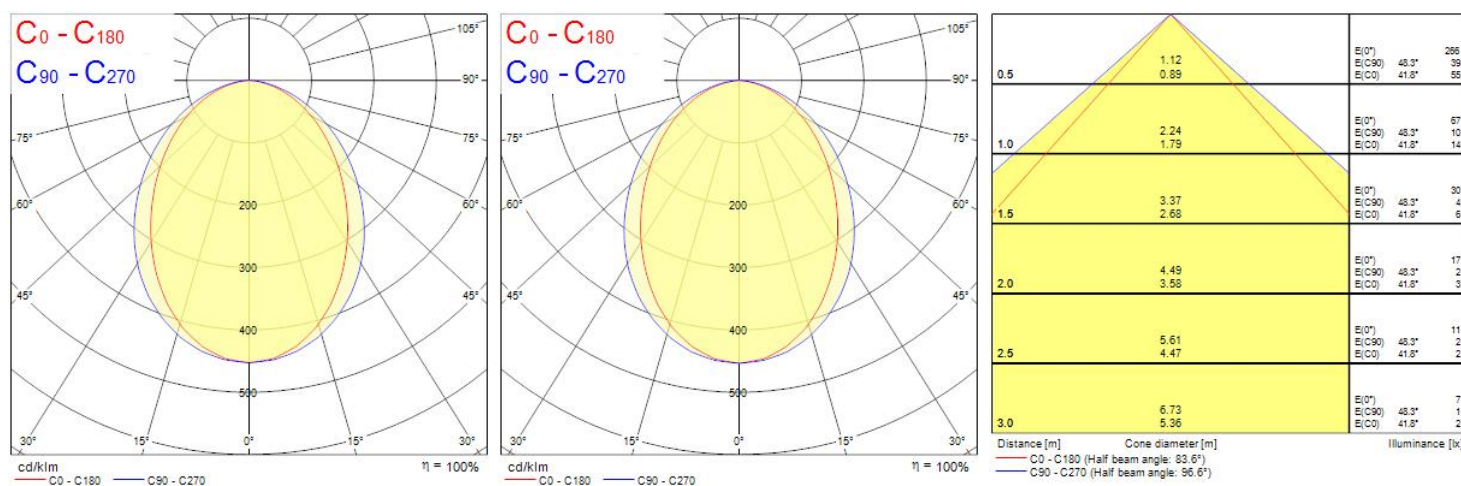

Concord

MC2 TRIM 1.2M 4K DALIEM WHT OPAL 2071494

Light colour	Neutral White
CRI (Ra)	80
Colour Variation Initial (SDCM)	3
Glare control	< 24
Photobiological Risk Group	RG0
Luminous flux (emergency) (lm)	147
Luminous flux (emergency) (lm)	147
Total power consumption (W)	19
Electrical protection	Class I
Control gear type	Electronic ballast
Dimmable	Yes
Minimum dimming level (%)	1
Housing colour	White
IP rating	IP20
IK rating	IK03
Product EAN number	5025768714940
Warranty	5 years
Useful luminous flux (#use)	2400
Dimming method	DALI

Photometry