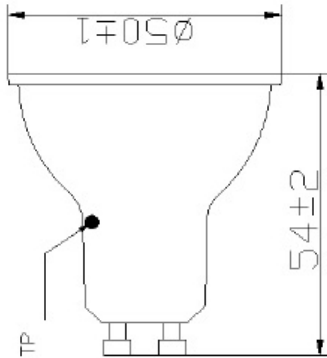

Technical Assets

Dimensions (mm)

Photometrics

RefLED Retro ES50 345Lm 830 36d SL

Item No: 0026565

SYLVANIA

General data

Product name	RefLED Retro ES50 345Lm 830 36d SL
Technology	LED
Watt (Rated) (W)	4.8
Fixture rating	Open
General application	Hospitality, Residential & Consumer
Operating temperature range (°C)	-20°C...+40°C
Performance ambient temperature Tq (°C)	25
ETIM Class	EC001959
E-number FI	4740450
E-number SE	8292469
Warranty	3 years

Lifetime data

Average life (Nominal) (h)	15000
Average life (Rated) (h)	15000

Physical data

Nominal Product Length (mm)	55
Nominal Product Diameter (mm)	50
Weight (kg)	0.06

RefLED Retro ES50 345Lm 830 36d SL

Item No: 0026565

Packaging

Product EAN number	5410288265650
Packaging single length / height (cm)	6.0
Packaging single width (cm)	5.0
Packaging single depth (cm)	5.0
DUN14 (inner)	15410288265657
Units per inner package	6
Packaging inner length / height (cm)	16.0
Packaging inner width (cm)	13.0
Packaging inner depth (cm)	6.0
DUN14 (outer)	25410288265654
Units per outer package	60
Packaging outer length / height (cm)	34.5
Packaging outer width (cm)	18.3
Packaging outer depth (cm)	28.5