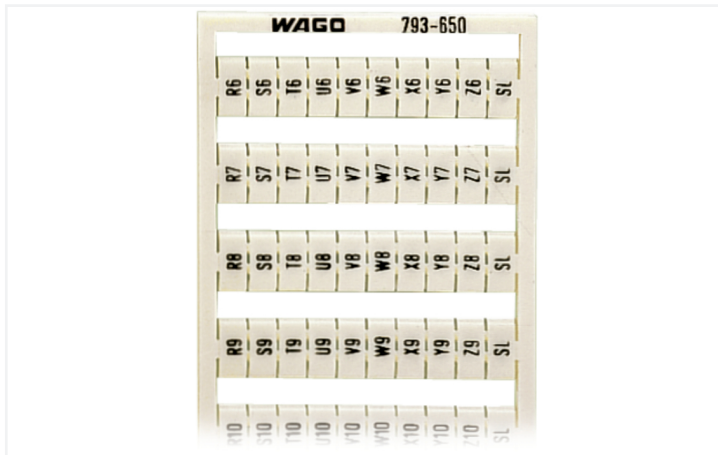

## Data Sheet | Item Number: 793-650

WMB marking card; as card; MARKED; R6, S6, T6, ..., Y6, Z6, SL to R10, S10, T10, ..., Y10, Z10, SL (2 each); not stretchable; Vertical marking; snap-on type; white

<https://www.wago.com/793-650>

Color: ■ white

### Technical data

Marking method	Thermal transfer
Marking	R6, S6, T6, ..., Y6, Z6, SL to R10, S10, T10, ..., Y10, Z10, SL
Marking (number)	2
Marking direction	Vertical marking
Marking color	black
Marking type	Symbol
Marking layout	Consecutive symbols each strip
Delivery form	Marker card
Delivery form configuration	10 strips with 10 markers per card
Flammability class per UL94	V2

### Physical data

Marker/strip width	5 mm
Marker width	5 mm