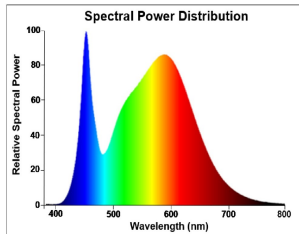

RefLED ES50

RefLED ES50 V6 320LM 840 110 SL10

0029175