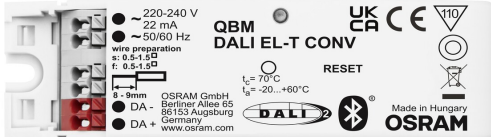

SYLSMART QBM DALI EI-T CONV SSA 9041512

Features

- Convert Bluetooth control to DALI. The SylSmart QBM EL-T Converter allows you to incorporate DALI controlled Emergency Luminaires into your SylSmart Connected lighting system (max recommended devices 8)