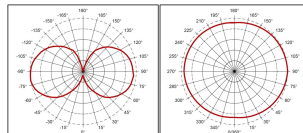

PHOTOMETRY