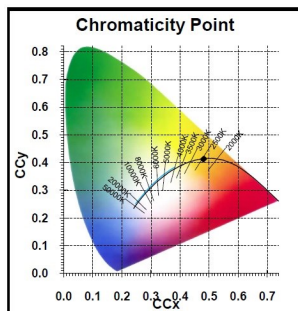

ToLEDo Retro GLS

ToLEDo RT GLS V4 CL 470LM 840 E27 SL

0027326

Product features

- Perfect for decorative and general lighting applications and creates a warm ambiance similar to traditional lamps
- Same look, size and functionality as incandescent lamps
- Omni-directional light distribution
- A++ energy rating
- Suitable replacement for incandescent and halogen lamps
- Gives same sparkling light effect as incandescent lamp
- Dimensionally identical to incandescent lamps - fits all fixtures
- Environment friendly - no mercury and lower CO2 emissions

PRODUCT OVERVIEW

Product name	ToLEDo RT GLS V4 CL 470LM 840 E27 SL
Technology	LED
Watt (Rated) (W)	4.5
Cap/Base	E27
Fixture rating	Open
General application	Hospitality, Residential & Consumer
ETIM Class	EC001959
E-number FI	4740493
E-number SE	8292188
Warranty	3 years
Useful luminous flux (Fuse)	470
Luminous flux (lm)	470
Correlated colour temperature (k)	4000
Light colour	Cool White
CRI (Ra)	80
Beam Angle (°)	300
Power consumption (W)	4.5
Wattage (W)	4.5
Average life (Nominal) (h)	15000
Product EAN number	5410288273266

PHOTOMETRY