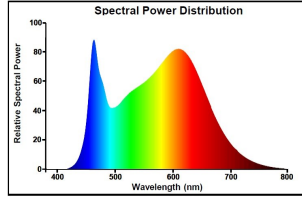

ToLEDo Retro GLS

ToLEDo RT GLS V4 CL 470LM 840 E27 SL
0027326