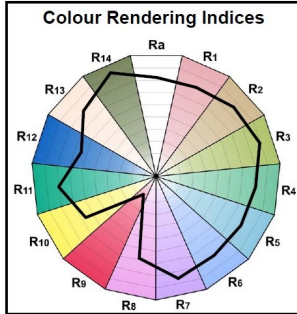

ToLEDo Retro GLS

ToLEDo RT GLS V4 CL 470LM 840 E27 SL
0027326

TECHNICAL DRAWINGS