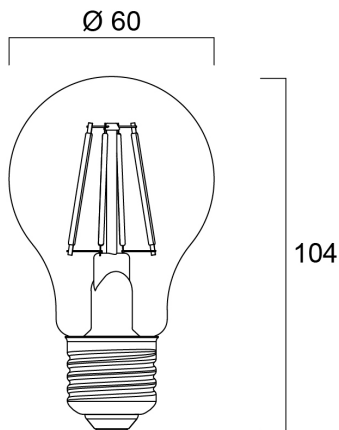

ToLEDo RT GLS V4 CL 470LM 840 E27 SL

Item No: 0027326

SYLVANIA

- Perfect for decorative and general lighting applications and creates a warm ambiance similar to traditional lamps
- Same look, size and functionality as incandescent lamps
- Omni-directional light distribution
- A++ energy rating
- Suitable replacement for incandescent and halogen lamps
- Gives same sparkling light effect as incandescent lamp
- Dimensionally identical to incandescent lamps - fits all fixtures
- Environment friendly - no mercury and lower CO2 emissions

Technical Assets

Dimensions (mm)

Photometrics

ToLEDo RT GLS V4 CL 470LM 840 E27 SL

Item No: 0027326

SYLVANIA

General data

Product name	ToLEDo RT GLS V4 CL 470LM 840 E27 SL
Technology	LED
Watt (Rated) (W)	4.5
Cap/Base	E27
Fixture rating	Open
General application	Hospitality, Residential & Consumer
Performance ambient temperature Tq (°C)	25
ETIM Class	EC001959
E-number FI	4740493
E-number SE	8292188
Warranty	3 years

Lifetime data

Average life (Nominal) (h)	15000
Average life (Rated) (h)	15000

Physical data

Nominal Product Length (mm)	104
Nominal Product Diameter (mm)	60
Weight (kg)	0.03

ToLEDo RT GLS V4 CL 470LM 840 E27 SL

Item No: 0027326

SYLVANIA

Packaging

Product EAN number	5410288273266
Packaging single length / height (cm)	12.0
Packaging single width (cm)	6.5
Packaging single depth (cm)	6.5
DUN14 (inner)	15410288273263
Units per inner package	6
Packaging inner length / height (cm)	20.8
Packaging inner width (cm)	16.8
Packaging inner depth (cm)	13.4
DUN14 (outer)	25410288273260
Units per outer package	60
Packaging outer length / height (cm)	72.8
Packaging outer width (cm)	22.0
Packaging outer depth (cm)	29.1