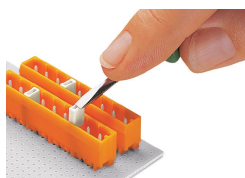

CAD/CAE-Data

| CAD data |
|--|
| 2D/3D Models 231-500 ↓ |

Installation Notes

Installation

Inserting separators for group formation directly into MCS MIDI Classic Male Headers.
 Group formation using separators means that pole count is reduced by at least one pole.
 Female connectors with integrated end plates and 5/5.08 mm pin spacing are available for group formation without loss of poles. Formation of groups without the loss of any poles is possible without using separators for 7.5/7.62 mm pin spacing.