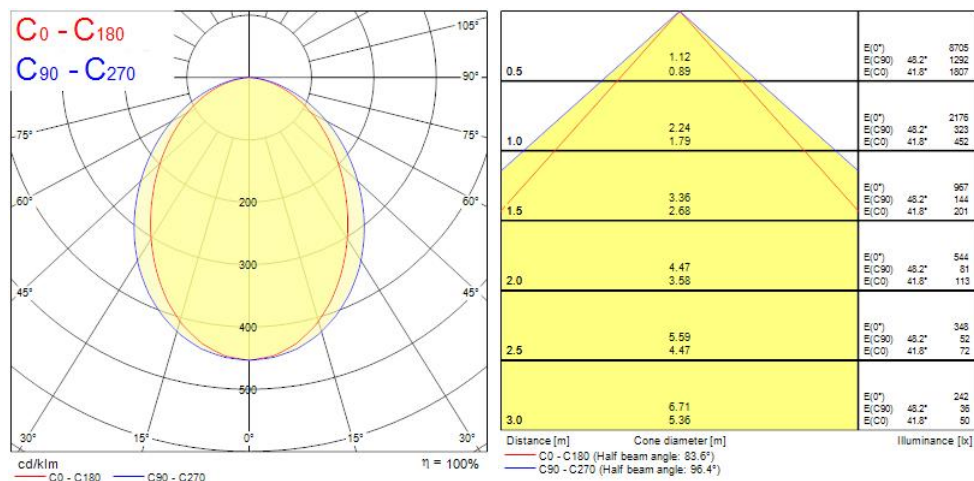

Concord

MC2 TRIM 2.4M 4K DALI WHT OPAL 2071492

CRI (Ra)	80
Colour Variation Initial (SDCM)	3
Glare control	< 24
Photobiological Risk Group	RG0
Total power consumption (W)	36
Electrical protection	Class I
Control gear type	Electronic ballast
Dimmable	Yes
Minimum dimming level (%)	1
Housing colour	White
IP rating	IP20
IK rating	IK03
Product EAN number	5025768714926
Warranty	5 years
Useful luminous flux (#use)	4800
Dimming method	DALI

Photometry