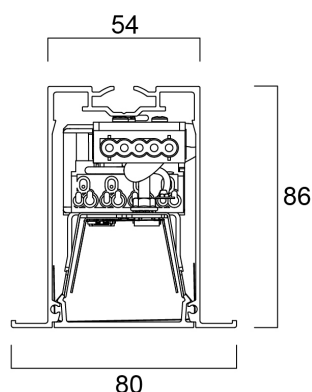

Product Overview

Product name	MC2 TRIM 2.4M 4K DALI WHT OPAL
Technology	LED (3 SDCM)
Cap/Base	N/A
Housing	Aluminium
Mount	Ceiling recessed mounting
General application	Education, Hospitality, Office, Retail
ETIM Class	EC002892
E-number FI	4170359
Fixture luminous flux (lm)	4800
Luminaire efficacy (lm/W)	133
LOR (%)	100
Colour temperature (K)	4000
Light colour	Neutral White

Photometry

Concord

MC2 TRIM 2.4M 4K DALI WHT OPAL 2071492

Technical drawings

Data table

GENERAL DATA

Product name	MC2 TRIM 2.4M 4K DALI WHT OPAL
Technology	LED (3 SDCM)
Cap/Base	N/A
Housing	Aluminium
Mount	Ceiling recessed mounting
General application	Education, Hospitality, Office, Retail
Operating temperature range (°C)	1°C...+40°C
Performance ambient temperature Tq (°C)	25
ETIM Class	EC002892
E-number FI	4170359
Warranty	5 years

LIFETIME DATA

Lifespan L70 B50	120000
Lifespan L80 B20	92500
Lifespan L90 B10	66000

PHYSICAL DATA

Housing colour	White
IP rating	IP20
IK rating	IK03
Diffuser finish	Opal
Diffuser material	PC Polycarbonate
Reflector finish	White
Nominal Product Length (mm)	2400
Nominal Product Width (mm)	80
Nominal Product Height (mm)	86
Cutout Dimensions (W x L in mm or Diameter in mm)	60 x 2400
Weight (kg)	5.6
Recessed Depth (mm)	136

Units per outer package	1
Packaging outer length / height (cm)	245.0
Packaging outer width (cm)	9.0
Packaging outer depth (cm)	10.0

SAFETY DATA

Optimal operating condition (°C)	1-40
Special purpose lamp	No
Dry applications use only	No
Suitable for household illumination	No