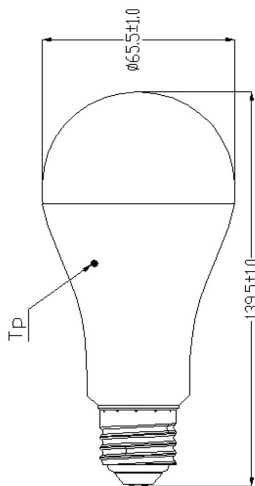

# ToLEDo GLS V3 1521LM 840 E27 SL

Item No: 0026652

**SYLVANIA**

Compact and elegant design Suitable replacement for halogen, incandescent and compact fluorescent ball lamps  
Instant light at the flick of a switch Uniform light distribution Good colour rendering (CRI 80) Perfect for hotels,  
restaurants, lobbies, corridors, stairwells, reception areas Lower maintenance costs 15,000 hours average rated life

### Dimensions (mm)

## Physical data

Max. Lamp Diameter (mm) - D	66
Weight (kg)	0.103

## Packaging

Product EAN number	5410288266527
Packaging single length / height (cm)	14.6
Packaging single width (cm)	7.0
Packaging single depth (cm)	7.0
DUN14 (inner)	15410288266524
Units per inner package	6
Packaging inner length / height (cm)	22.7
Packaging inner width (cm)	15.4
Packaging inner depth (cm)	17.3
DUN14 (outer)	25410288266521
Units per outer package	60
Packaging outer length / height (cm)	81.0
Packaging outer width (cm)	24.2
Packaging outer depth (cm)	38.4