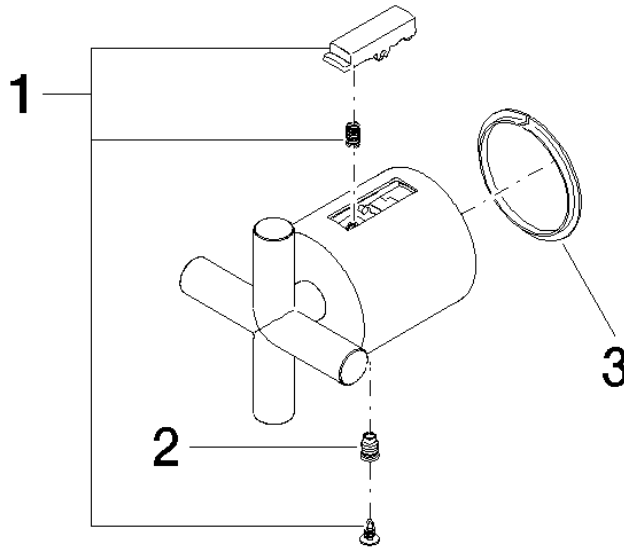

Handle for thermostat Neutral Ø 48 mm - Brushed Champagne (22kt Gold)

SPARE PARTS

90 17 33 021 00 Product version from 4/1/2025

	Brushed Champagne (22kt Gold)	90 17 33 021 00-46
	Chrome	90 17 33 021 00-00
	Brushed Platinum	90 17 33 021 00-06
	Platinum	90 17 33 021 00-08
	Matte White	90 17 33 021 00-10
	Dark Chrome	90 17 33 021 00-19
	Brushed Light Gold (PVD)	90 17 33 021 00-27
	Brushed Durabrass (23kt Gold)	90 17 33 021 00-28
	Matte Black	90 17 33 021 00-33
	Brushed Dark Brass (PVD)	90 17 33 021 00-39
	Brushed Bronze (PVD)	90 17 33 021 00-42
	Champagne (22kt Gold)	90 17 33 021 00-47
	Brushed Chrome	90 17 33 021 00-93
	Brushed Dark Platinum	90 17 33 021 00-99

Handle for thermostat Neutral Ø 48 mm - Brushed Champagne (22kt Gold)

SPARE PARTS

90 17 33 021 00 Product version from 4/1/2025

Handle for thermostat Neutral Ø 48 mm - Brushed Champagne (22kt Gold)

SPARE PARTS

90 17 33 021 00 Product version from 4/1/2025

90 17 33 021 00 Product version from 4/1/2025

Parts for other finishes can be found here: [Chrome](#)

Spare parts list

No.	Item Number	Name	Quantity used	Delivery time
1	90 21 33 011 00-13	Repair kit for thermostat handle - black	1.00	14
3	90 28 10 193 00 90	Support ring for thermostat handle -	1.00	14
2	90 31 11 517 00 90	Bolt for thermostat handle M5 -	1.00	14