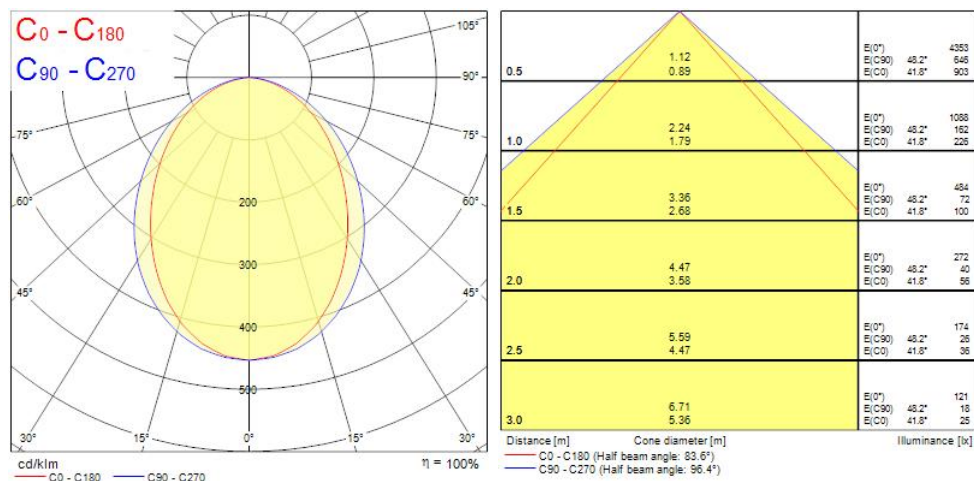

Concord

MC2 TRIM 1.2M 4K DALI WHT OPAL 2071491

CRI (Ra)	80
Colour Variation Initial (SDCM)	3
Glare control	< 24
Photobiological Risk Group	RG0
Total power consumption (W)	18
Electrical protection	Class I
Control gear type	Electronic ballast
Dimmable	Yes
Minimum dimming level (%)	1
Housing colour	White
IP rating	IP20
IK rating	IK03
Product EAN number	5025768714919
Warranty	5 years
Useful luminous flux (#use)	2400
Dimming method	DALI

Photometry