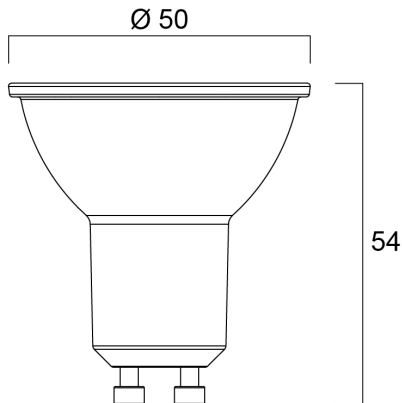

# RefLED ES50 V5 345lm 830 36° SL

Item No: 0027433

**SYLVANIA**

- Compact, energy efficient and exceptional value for money product.
- Same shape and size as halogen GU10 lamp
- Compact Cluster SMD technology enabling high efficiency with halogen look
- Reduced visible heat sink from the front
- Available in 36 degree
- High lumen efficacy
- 15,000 hours average rated life
- 3 years warranty

### Dimensions (mm)

## Physical data

Nominal Product Length (mm)	54
Nominal Product Diameter (mm)	50
Weight (kg)	0.022

## Packaging

Product EAN number	5410288274331
Packaging single length / height (cm)	6.1
Packaging single width (cm)	5.2
Packaging single depth (cm)	5.2
DUN14 (inner)	15410288274338
Units per inner package	6
Packaging inner length / height (cm)	16.7
Packaging inner width (cm)	11.6
Packaging inner depth (cm)	7.5
Units per outer package	60
Packaging outer length / height (cm)	59.8
Packaging outer width (cm)	18.7
Packaging outer depth (cm)	17.1