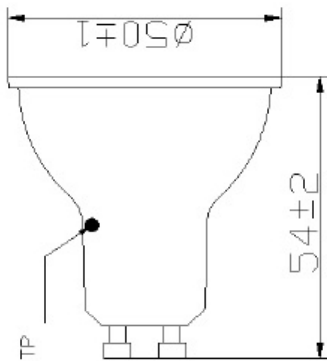

Technical Assets

Dimensions (mm)

Photometrics

RefLED Retro ES50 230Lm 830 36d SL

Item No: 0026546

SYLVANIA

General data

Product name	RefLED Retro ES50 230Lm 830 36d SL
Technology	LED
Watt (Rated) (W)	4
Fixture rating	Open
General application	Hospitality, Residential & Consumer
Operating temperature range (°C)	-20°C...+40°C
Performance ambient temperature Tq (°C)	25
ETIM Class	EC001959
E-number FI	4740448
E-number SE	8292468
Warranty	3 years

Lifetime data

Average life (Nominal) (h)	15000
Average life (Rated) (h)	15000

Physical data

Nominal Product Length (mm)	55
Nominal Product Diameter (mm)	50
Weight (kg)	0.06

RefLED Retro ES50 230Lm 830 36d SL

Item No: 0026546

Packaging

Product EAN number	5410288265469
Packaging single length / height (cm)	6.0
Packaging single width (cm)	5.0
Packaging single depth (cm)	5.0
DUN14 (inner)	15410288265466
Units per inner package	6
Packaging inner length / height (cm)	16.0
Packaging inner width (cm)	13.0
Packaging inner depth (cm)	6.0
DUN14 (outer)	25410288265463
Units per outer package	60
Packaging outer length / height (cm)	34.5
Packaging outer width (cm)	18.3
Packaging outer depth (cm)	28.5